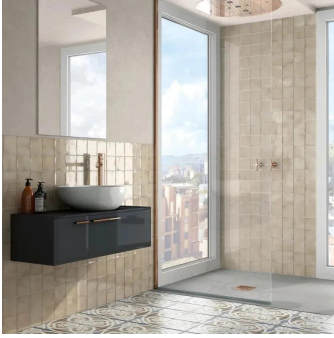

Beige Argile 4x4 Glossy Ceramic Tile

[View Product](#)

SKU	ATCREBEI44
Item size	3.94x3.94 inch
Tile Finish	Glossy
Coverage	0.108
Sold By	box
Sq Ft Per Box	5.38
Tile Use	Indoor Walls, Light traffic floors, Shower Walls, Shower Floor, Steam Room, Heat areas up to 150F, Commercial walls
Tile Edges	Pressed
Recommended Grout 1	Laticrete Permacolor White

Material	Ceramic
Thickness	5/16 inch
Mounting type	Loose
Priced By	sf
Pieces Per Box	50
Weight	2.96
Shade Variation	V3 (moderate)
Recommended thinset	Laticrete 254 Platinum
Country of Origin	Spain