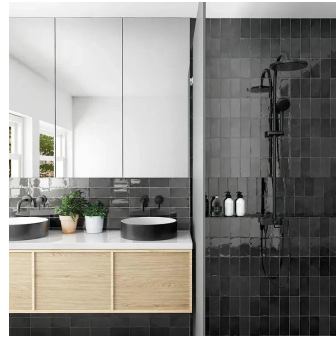

# Black 2.6x16 Glossy Ceramic Subway Tile

[View Product](#)

SKU	ATCREBLK2616
Item size	2.56x15.75 inch
Tile Finish	Glossy
Coverage	0.283
Sold By	box
Sq Ft Per Box	10.76
Tile Use	Indoor Walls, Light traffic floors, Shower Walls, Steam Room, Heat areas up to 150F, Commercial walls
Tile Edges	Pressed
Recommended Grout 1	Laticrete Permacolor White