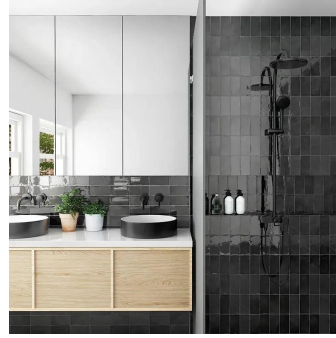

## Black 2.6x16 Glossy Ceramic Subway Tile

[View Product](#)

SKU	ATCREBLK2616
Item size	2.56x15.75 inch
Tile Finish	Glossy
Coverage	0.283
Sold By	box
Sq Ft Per Box	10.76
Tile Use	Indoor Walls, Light traffic floors, Shower Walls, Steam Room, Heat areas up to 150F, Commercial walls
Tile Edges	Pressed
Recommended Grout 1	Laticrete Permacolor White

Material	Ceramic
Thickness	5/16 inch
Mounting type	Loose
Priced By	sf
Pieces Per Box	38
Weight	3.206
Shade Variation	V3 (moderate)
Recommended thinset	Laticrete 254 Platinum
Country of Origin	Spain