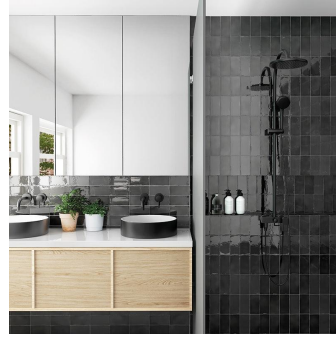

Black 2.6x16 Glossy Ceramic Subway Tile

[View Product](#)

SKU	ATCREBLK2616	Material	Ceramic
Item size	2.56x15.75 inch	Thickness	5/16 inch
Tile Finish	Glossy	Mounting type	Loose
Coverage	0.283	Priced By	sf
Sold By	box	Pieces Per Box	38
Sq Ft Per Box	10.76	Weight	3.206
Tile Use	Indoor Walls, Light traffic floors, Shower Walls, Steam Room, Heat areas up to 150F, Commercial walls	Shade Variation	V3 (moderate)
Tile Edges	Pressed	Recommended thinset	Laticrete 254 Platinum
Recommended Grout 1	Laticrete Permacolor White	Country of Origin	Spain