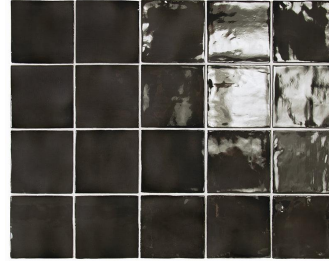

Black 4x4 Glossy Ceramic Tile

[View Product](#)

SKU	ATCREBLK44
Item size	3.94x3.94 inch
Tile Finish	Glossy
Coverage	0.108
Sold By	box
Sq Ft Per Box	5.38
Tile Use	Indoor Walls, Light traffic floors, Shower Walls, Shower Floor, Steam Room, Heat areas up to 150F, Commercial walls
Tile Edges	Pressed
Recommended Grout 1	Laticrete Permacolor White

Material	Ceramic
Thickness	5/16 inch
Mounting type	Loose
Priced By	sf
Pieces Per Box	50
Weight	2.955
Shade Variation	V3 (moderate)
Recommended thinset	Laticrete 254 Platinum
Country of Origin	Spain