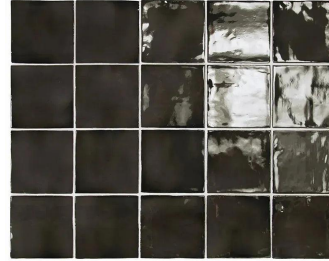

Black 4x4 Glossy Ceramic Tile

[View Product](#)

SKU	ATCREBLK44
Item size	3.94x3.94 inch
Tile Finish	Glossy
Coverage	0.108
Sold By	box
Sq Ft Per Box	5.38
Tile Use	Indoor Walls, Light traffic floors, Shower Walls, Shower Floor, Steam Room, Heat areas up to 150F, Commercial walls
Tile Edges	Pressed
Recommended Grout 1	Laticrete Permacolor White

Material	Ceramic
Thickness	5/16 inch
Mounting type	Loose
Priced By	sf
Pieces Per Box	50
Weight	2.955
Shade Variation	V3 (moderate)
Recommended thinset	Laticrete 254 Platinum
Country of Origin	Spain