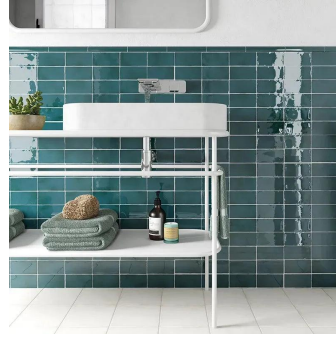

Glacier 2.6x16 Glossy Ceramic Subway Tile

[View Product](#)

SKU	ATCREGLR2616
Item size	2.56x15.75 inch
Tile Finish	Glossy
Coverage	0.283
Sold By	box
Sq Ft Per Box	10.76
Tile Use	Indoor Walls, Light traffic floors, Shower Walls, Steam Room, Heat areas up to 150F, Commercial walls
Tile Edges	Pressed
Recommended Grout 1	Laticrete Permacolor White

Material	Ceramic
Thickness	5/16 inch
Mounting type	Loose
Priced By	sf
Pieces Per Box	38
Weight	3.206
Shade Variation	V3 (moderate)
Recommended thinset	Laticrete 254 Platinum
Country of Origin	Spain