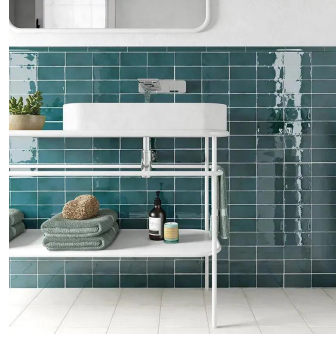

Glacier 2.6x16 Glossy Ceramic Subway Tile

[View Product](#)

SKU	ATCREGLR2616
Item size	2.56x15.75 inch
Tile Finish	Glossy
Coverage	0.283
Sold By	box
Sq Ft Per Box	10.76
Tile Use	Indoor Walls, Light traffic floors, Shower Walls, Steam Room, Heat areas up to 150F, Commercial walls
Tile Edges	Pressed
Recommended Grout 1	Laticrete Permacolor White

Material	Ceramic
Thickness	5/16 inch
Mounting type	Loose
Priced By	sf
Pieces Per Box	38
Weight	3.206
Shade Variation	V3 (moderate)
Recommended thinset	Laticrete 254 Platinum
Country of Origin	Spain