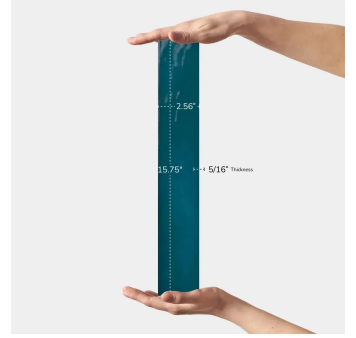

Glacier 2.6x16 Glossy Ceramic Subway Tile

[View Product](#)

SKU	ATCREGLR2616
Item size	2.56x15.75 inch
Tile Finish	Glossy
Coverage	0.283
Sold By	box
Sq Ft Per Box	10.76
Tile Use	Indoor Walls, Light traffic floors, Shower Walls, Steam Room, Heat areas up to 150F, Commercial walls
Tile Edges	Pressed
Recommended Grout 1	Laticrete Permacolor White

Material	Ceramic
Thickness	5/16 inch
Mounting type	Loose
Priced By	sf
Pieces Per Box	38
Weight	3.206
Shade Variation	V3 (moderate)
Recommended thinset	Laticrete 254 Platinum
Country of Origin	Spain