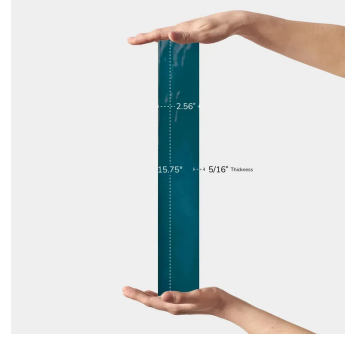

Glacier 2.6x16 Glossy Ceramic Subway Tile

[View Product](#)

SKU	ATCREGLR2616
Item size	2.56x15.75 inch
Tile Finish	Glossy
Coverage	0.283
Sold By	box
Sq Ft Per Box	10.76
Tile Use	Indoor Walls, Light traffic floors, Shower Walls, Steam Room, Heat areas up to 150F, Commercial walls
Tile Edges	Pressed
Recommended Grout 1	Laticrete Permacolor White

Material	Ceramic
Thickness	5/16 inch
Mounting type	Loose
Priced By	sf
Pieces Per Box	38
Weight	3.206
Shade Variation	V3 (moderate)
Recommended thinset	Laticrete 254 Platinum
Country of Origin	Spain