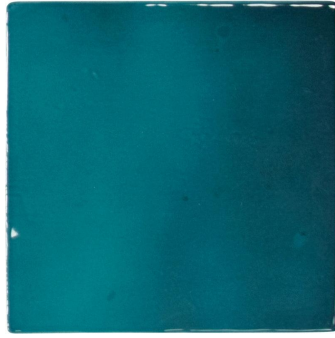

Glacier 4x4 Glossy Ceramic Tile

[View Product](#)

SKU	ATCREGLR44
Item size	3.94x3.94 inch
Tile Finish	Glossy
Coverage	0.108
Sold By	box
Sq Ft Per Box	5.38
Tile Use	Indoor Walls, Light traffic floors, Shower Walls, Shower Floor, Steam Room, Heat areas up to 150F, Commercial walls
Tile Edges	Pressed
Recommended Grout 1	Laticrete Permacolor White

Material	Ceramic
Thickness	5/16 inch
Mounting type	Loose
Priced By	sf
Pieces Per Box	50
Weight	2.96
Shade Variation	V3 (moderate)
Recommended thinset	Laticrete 254 Platinum
Country of Origin	Spain