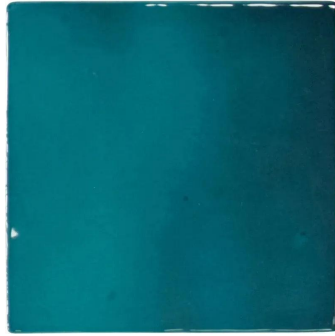

## Glacier 4x4 Glossy Ceramic Tile

[View Product](#)

SKU	ATCREGLR44
Item size	3.94x3.94 inch
Tile Finish	Glossy
Coverage	0.108
Sold By	box
Sq Ft Per Box	5.38
Tile Use	Indoor Walls, Light traffic floors, Shower Walls, Shower Floor, Steam Room, Heat areas up to 150F, Commercial walls
Tile Edges	Pressed
Recommended Grout 1	Laticrete Permacolor White

Material	Ceramic
Thickness	5/16 inch
Mounting type	Loose
Priced By	sf
Pieces Per Box	50
Weight	2.96
Shade Variation	V3 (moderate)
Recommended thinset	Laticrete 254 Platinum
Country of Origin	Spain