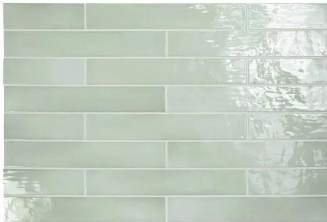

Mint 2.6x16 Glossy Ceramic Subway Tile

[View Product](#)

SKU	ATCREMNT2616
Item size	2.56x15.75 inch
Tile Finish	Glossy
Coverage	0.283
Sold By	box
Sq Ft Per Box	10.76
Tile Use	Indoor Walls, Light traffic floors, Shower Walls, Steam Room, Heat areas up to 150F, Commercial walls
Tile Edges	Pressed
Recommended Grout 1	Laticrete Permacolor White

Material	Ceramic
Thickness	5/16 inch
Mounting type	Loose
Priced By	sf
Pieces Per Box	38
Weight	3.206
Shade Variation	V3 (moderate)
Recommended thinset	Laticrete 254 Platinum
Country of Origin	Spain