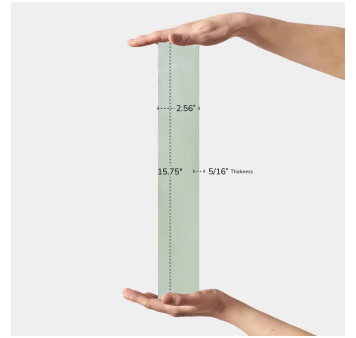

Mint 2.6x16 Glossy Ceramic Subway Tile

[View Product](#)

SKU	ATCREMNT2616
Item size	2.56x15.75 inch
Tile Finish	Glossy
Coverage	0.283
Sold By	box
Sq Ft Per Box	10.76
Tile Use	Indoor Walls, Light traffic floors, Shower Walls, Steam Room, Heat areas up to 150F, Commercial walls
Tile Edges	Pressed
Recommended Grout 1	Laticrete Permacolor White

Material	Ceramic
Thickness	5/16 inch
Mounting type	Loose
Priced By	sf
Pieces Per Box	38
Weight	3.206
Shade Variation	V3 (moderate)
Recommended thinset	Laticrete 254 Platinum
Country of Origin	Spain