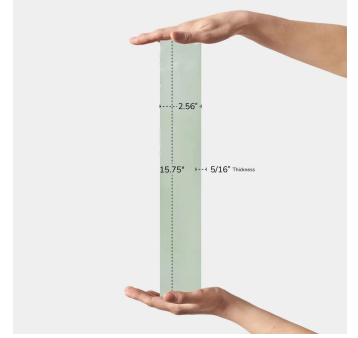

## Mint 2.6x16 Glossy Ceramic Subway Tile

[View Product](#)

SKU	ATCREMNT2616	Material	Ceramic
Item size	2.56x15.75 inch	Thickness	5/16 inch
Tile Finish	Glossy	Mounting type	Loose
Coverage	0.283	Priced By	sf
Sold By	box	Pieces Per Box	38
Sq Ft Per Box	10.76	Weight	3.206
Tile Use	Indoor Walls, Light traffic floors, Shower Walls, Steam Room, Heat areas up to 150F, Commercial walls	Shade Variation	V3 (moderate)
Tile Edges	Pressed	Recommended thinset	Laticrete 254 Platinum
Recommended Grout 1	Laticrete Permacolor White	Country of Origin	Spain