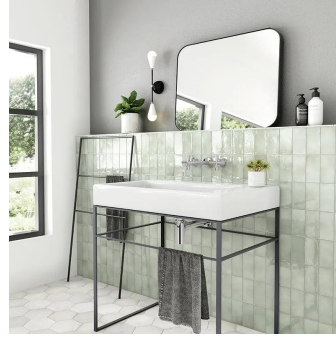

## Mint 2.6x16 Glossy Ceramic Subway Tile

[View Product](#)

SKU	ATCREMNT2616	Material	Ceramic
Item size	2.56x15.75 inch	Thickness	5/16 inch
Tile Finish	Glossy	Mounting type	Loose
Coverage	0.283	Priced By	sf
Sold By	box	Pieces Per Box	38
Sq Ft Per Box	10.76	Weight	3.206
Tile Use	Indoor Walls, Light traffic floors, Shower Walls, Steam Room, Heat areas up to 150F, Commercial walls	Shade Variation	V3 (moderate)
Tile Edges	Pressed	Recommended thinset	Laticrete 254 Platinum
Recommended Grout 1	Laticrete Permacolor White	Country of Origin	Spain