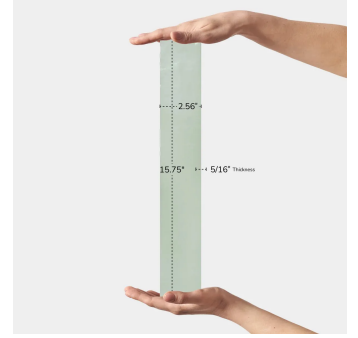

Mint 2.6x16 Glossy Ceramic Subway Tile

[View Product](#)

SKU	ATCREMNT2616	Material	Ceramic
Item size	2.56x15.75 inch	Thickness	5/16 inch
Tile Finish	Glossy	Mounting type	Loose
Coverage	0.283	Priced By	sf
Sold By	box	Pieces Per Box	38
Sq Ft Per Box	10.76	Weight	3.206
Tile Use	Indoor Walls, Light traffic floors, Shower Walls, Steam Room, Heat areas up to 150F, Commercial walls	Shade Variation	V3 (moderate)
Tile Edges	Pressed	Recommended thinset	Laticrete 254 Platinum
Recommended Grout 1	Laticrete Permacolor White	Country of Origin	Spain