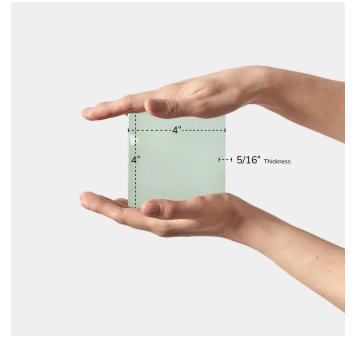

Mint 4x4 Glossy Ceramic Tile

[View Product](#)

SKU	ATCREMNT44
Item size	3.94x3.94 inch
Tile Finish	Glossy
Coverage	0.108
Sold By	box
Sq Ft Per Box	5.38
Tile Use	Indoor Walls, Light traffic floors, Shower Walls, Shower Floor, Steam Room, Heat areas up to 150F, Commercial walls
Tile Edges	Pressed
Recommended Grout 1	Laticrete Permacolor White

Material	Ceramic
Thickness	5/16 inch
Mounting type	Loose
Priced By	sf
Pieces Per Box	50
Weight	2.96
Shade Variation	V3 (moderate)
Recommended thinset	Laticrete 254 Platinum
Country of Origin	Spain