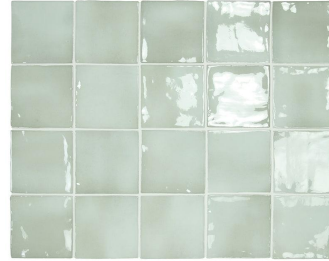

Mint 4x4 Glossy Ceramic Tile

[View Product](#)

SKU	ATCREMNT44
Item size	3.94x3.94 inch
Tile Finish	Glossy
Coverage	0.108
Sold By	box
Sq Ft Per Box	5.38
Tile Use	Indoor Walls, Light traffic floors, Shower Walls, Shower Floor, Steam Room, Heat areas up to 150F, Commercial walls
Tile Edges	Pressed
Recommended Grout 1	Laticrete Permacolor White

Material	Ceramic
Thickness	5/16 inch
Mounting type	Loose
Priced By	sf
Pieces Per Box	50
Weight	2.96
Shade Variation	V3 (moderate)
Recommended thinset	Laticrete 254 Platinum
Country of Origin	Spain