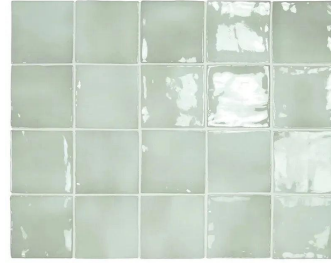

# Mint 4x4 Glossy Ceramic Tile

[View Product](#)

|                     |   |
|---------------------|---|
| SKU                 | ATCREMNT44  |
| Item size           | 3.94x3.94 inch  |
| Tile Finish         | Glossy  |
| Coverage            | 0.108   |
| Sold By             | box   |
| Sq Ft Per Box       | 5.38  |
| Tile Use            | Indoor Walls, Light traffic floors, Shower Walls, Shower Floor, Steam Room, Heat areas up to 150F, Commercial walls |
| Tile Edges          | Pressed   |
| Recommended Grout 1 | Laticrete Permacolor White  |

|                     |                        |
|---------------------|------------------------|
| Material            | Ceramic                |
| Thickness           | 5/16 inch              |
| Mounting type       | Loose                  |
| Priced By           | sf                     |
| Pieces Per Box      | 50                     |
| Weight              | 2.96                   |
| Shade Variation     | V3 (moderate)          |
| Recommended thinset | Laticrete 254 Platinum |
| Country of Origin   | Spain                  |