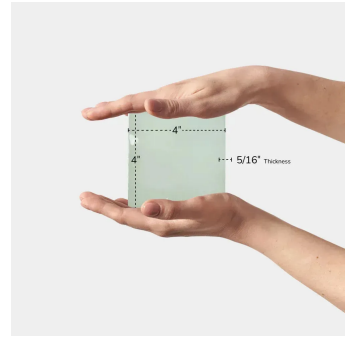

# Mint 4x4 Glossy Ceramic Tile

[View Product](#)

|                     |   |
|---------------------|---|
| SKU                 | ATCREMNT44  |
| Item size           | 3.94x3.94 inch  |
| Tile Finish         | Glossy  |
| Coverage            | 0.108   |
| Sold By             | box   |
| Sq Ft Per Box       | 5.38  |
| Tile Use            | Indoor Walls, Light traffic floors, Shower Walls, Shower Floor, Steam Room, Heat areas up to 150F, Commercial walls |
| Tile Edges          | Pressed   |
| Recommended Grout 1 | Laticrete Permacolor White  |

|                     |                        |
|---------------------|------------------------|
| Material            | Ceramic                |
| Thickness           | 5/16 inch              |
| Mounting type       | Loose                  |
| Priced By           | sf                     |
| Pieces Per Box      | 50                     |
| Weight              | 2.96                   |
| Shade Variation     | V3 (moderate)          |
| Recommended thinset | Laticrete 254 Platinum |
| Country of Origin   | Spain                  |