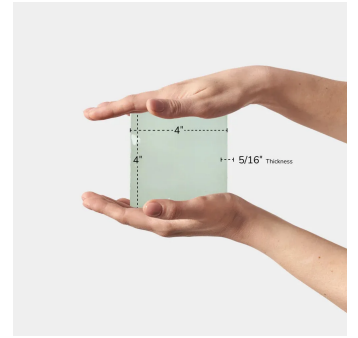

Mint 4x4 Glossy Ceramic Tile

[View Product](#)

SKU	ATCREMNT44
Item size	3.94x3.94 inch
Tile Finish	Glossy
Coverage	0.108
Sold By	box
Sq Ft Per Box	5.38
Tile Use	Indoor Walls, Light traffic floors, Shower Walls, Shower Floor, Steam Room, Heat areas up to 150F, Commercial walls
Tile Edges	Pressed
Recommended Grout 1	Laticrete Permacolor White

Material	Ceramic
Thickness	5/16 inch
Mounting type	Loose
Priced By	sf
Pieces Per Box	50
Weight	2.96
Shade Variation	V3 (moderate)
Recommended thinset	Laticrete 254 Platinum
Country of Origin	Spain