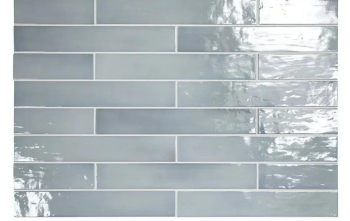

# Blue Moon 2.6x16 Glossy Ceramic Subway Tile

[View Product](#)

SKU	ATCREMOO2616
Item size	2.56x15.75 inch
Tile Finish	Glossy
Coverage	0.283
Sold By	box
Sq Ft Per Box	10.76
Tile Use	Indoor Walls, Light traffic floors, Shower Walls, Steam Room, Heat areas up to 150F, Commercial walls
Tile Edges	Pressed
Recommended Grout 1	Laticrete Permacolor White

Material	Ceramic
Thickness	5/16 inch
Mounting type	Loose
Priced By	sf
Pieces Per Box	38
Weight	3.206
Shade Variation	V3 (moderate)
Recommended thinset	Laticrete 254 Platinum
Country of Origin	Spain