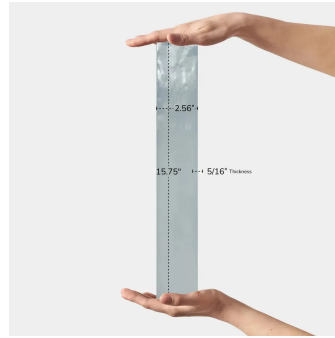

Blue Moon 2.6x16 Glossy Ceramic Subway Tile

[View Product](#)

SKU	ATCREMOO2616
Item size	2.56x15.75 inch
Tile Finish	Glossy
Coverage	0.283
Sold By	box
Sq Ft Per Box	10.76
Tile Use	Indoor Walls, Light traffic floors, Shower Walls, Steam Room, Heat areas up to 150F, Commercial walls
Tile Edges	Pressed
Recommended Grout 1	Laticrete Permacolor White

Material	Ceramic
Thickness	5/16 inch
Mounting type	Loose
Priced By	sf
Pieces Per Box	38
Weight	3.206
Shade Variation	V3 (moderate)
Recommended thinset	Laticrete 254 Platinum
Country of Origin	Spain