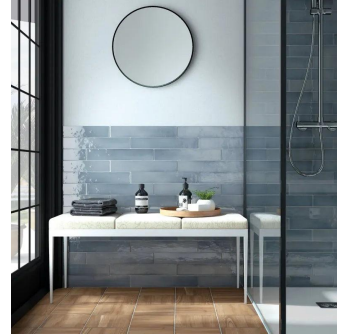

## Blue Moon 2.6x16 Glossy Ceramic Subway Tile

[View Product](#)

SKU	ATCREMOO2616
Item size	2.56x15.75 inch
Tile Finish	Glossy
Coverage	0.283
Sold By	box
Sq Ft Per Box	10.76
Tile Use	Indoor Walls, Light traffic floors, Shower Walls, Steam Room, Heat areas up to 150F, Commercial walls
Tile Edges	Pressed
Recommended Grout 1	Laticrete Permacolor White

Material	Ceramic
Thickness	5/16 inch
Mounting type	Loose
Priced By	sf
Pieces Per Box	38
Weight	3.206
Shade Variation	V3 (moderate)
Recommended thinset	Laticrete 254 Platinum
Country of Origin	Spain