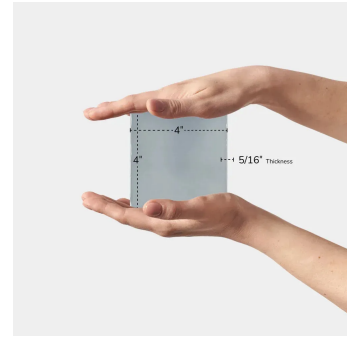

Blue Moon 4x4 Glossy Ceramic Tile

[View Product](#)

SKU	ATCREMOO44
Item size	3.94x3.94 inch
Tile Finish	Glossy
Coverage	0.108
Sold By	box
Sq Ft Per Box	5.38
Tile Use	Indoor Walls, Light traffic floors, Shower Walls, Shower Floor, Steam Room, Heat areas up to 150F, Commercial walls
Tile Edges	Pressed
Recommended Grout 1	Laticrete Permacolor White

Material	Ceramic
Thickness	5/16 inch
Mounting type	Loose
Priced By	sf
Pieces Per Box	50
Weight	2.96
Shade Variation	V3 (moderate)
Recommended thinset	Laticrete 254 Platinum
Country of Origin	Spain