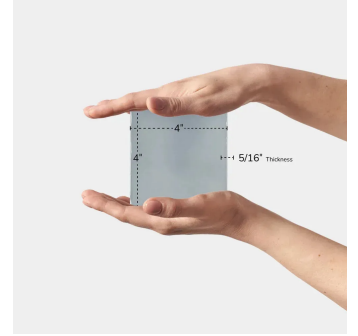

Blue Moon 4x4 Glossy Ceramic Tile

[View Product](#)

SKU	ATCREMOO44
Item size	3.94x3.94 inch
Tile Finish	Glossy
Coverage	0.108
Sold By	box
Sq Ft Per Box	5.38
Tile Use	Indoor Walls, Light traffic floors, Shower Walls, Shower Floor, Steam Room, Heat areas up to 150F, Commercial walls
Tile Edges	Pressed
Recommended Grout 1	Laticrete Permacolor White

Material	Ceramic
Thickness	5/16 inch
Mounting type	Loose
Priced By	sf
Pieces Per Box	50
Weight	2.96
Shade Variation	V3 (moderate)
Recommended thinset	Laticrete 254 Platinum
Country of Origin	Spain