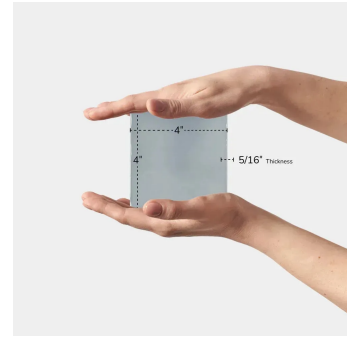

Blue Moon 4x4 Glossy Ceramic Tile

[View Product](#)

SKU	ATCREMOO44
Item size	3.94x3.94 inch
Tile Finish	Glossy
Coverage	0.108
Sold By	box
Sq Ft Per Box	5.38
Tile Use	Indoor Walls, Light traffic floors, Shower Walls, Shower Floor, Steam Room, Heat areas up to 150F, Commercial walls
Tile Edges	Pressed
Recommended Grout 1	Laticrete Permacolor White

Material	Ceramic
Thickness	5/16 inch
Mounting type	Loose
Priced By	sf
Pieces Per Box	50
Weight	2.96
Shade Variation	V3 (moderate)
Recommended thinset	Laticrete 254 Platinum
Country of Origin	Spain