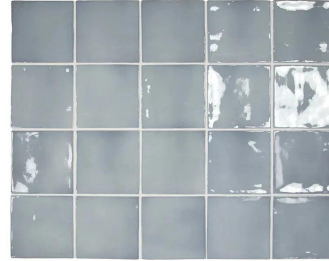

Blue Moon 4x4 Glossy Ceramic Tile

[View Product](#)

SKU	ATCREMOO44
Item size	3.94x3.94 inch
Tile Finish	Glossy
Coverage	0.108
Sold By	box
Sq Ft Per Box	5.38
Tile Use	Indoor Walls, Light traffic floors, Shower Walls, Shower Floor, Steam Room, Heat areas up to 150F, Commercial walls
Tile Edges	Pressed
Recommended Grout 1	Laticrete Permacolor White

Material	Ceramic
Thickness	5/16 inch
Mounting type	Loose
Priced By	sf
Pieces Per Box	50
Weight	2.96
Shade Variation	V3 (moderate)
Recommended thinset	Laticrete 254 Platinum
Country of Origin	Spain