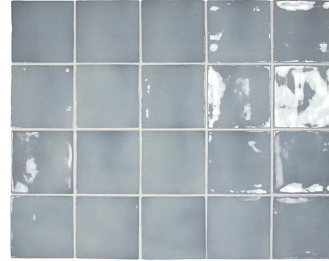

## Blue Moon 4x4 Glossy Ceramic Tile

[View Product](#)

SKU	ATCREMOO44
Item size	3.94x3.94 inch
Tile Finish	Glossy
Coverage	0.108
Sold By	box
Sq Ft Per Box	5.38
Tile Use	Indoor Walls, Light traffic floors, Shower Walls, Shower Floor, Steam Room, Heat areas up to 150F, Commercial walls
Tile Edges	Pressed
Recommended Grout 1	Laticrete Permacolor White

Material	Ceramic
Thickness	5/16 inch
Mounting type	Loose
Priced By	sf
Pieces Per Box	50
Weight	2.96
Shade Variation	V3 (moderate)
Recommended thinset	Laticrete 254 Platinum
Country of Origin	Spain