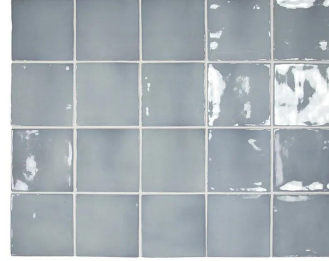

Blue Moon 4x4 Glossy Ceramic Tile

[View Product](#)

SKU	ATCREMOO44
Item size	3.94x3.94 inch
Tile Finish	Glossy
Coverage	0.108
Sold By	box
Sq Ft Per Box	5.38
Tile Use	Indoor Walls, Light traffic floors, Shower Walls, Shower Floor, Steam Room, Heat areas up to 150F, Commercial walls
Tile Edges	Pressed
Recommended Grout 1	Laticrete Permacolor White

Material	Ceramic
Thickness	5/16 inch
Mounting type	Loose
Priced By	sf
Pieces Per Box	50
Weight	2.96
Shade Variation	V3 (moderate)
Recommended thinset	Laticrete 254 Platinum
Country of Origin	Spain