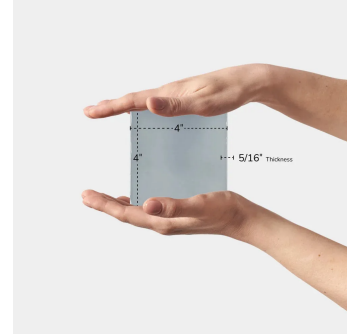

## Blue Moon 4x4 Glossy Ceramic Tile

[View Product](#)

SKU	ATCREMOO44
Item size	3.94x3.94 inch
Tile Finish	Glossy
Coverage	0.108
Sold By	box
Sq Ft Per Box	5.38
Tile Use	Indoor Walls, Light traffic floors, Shower Walls, Shower Floor, Steam Room, Heat areas up to 150F, Commercial walls
Tile Edges	Pressed
Recommended Grout 1	Laticrete Permacolor White

Material	Ceramic
Thickness	5/16 inch
Mounting type	Loose
Priced By	sf
Pieces Per Box	50
Weight	2.96
Shade Variation	V3 (moderate)
Recommended thinset	Laticrete 254 Platinum
Country of Origin	Spain