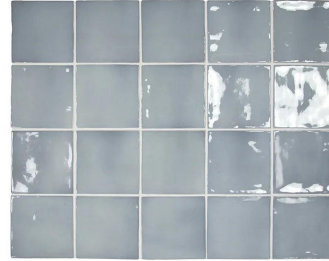

Blue Moon 4x4 Glossy Ceramic Tile

[View Product](#)

SKU	ATCREMOO44
Item size	3.94x3.94 inch
Tile Finish	Glossy
Coverage	0.108
Sold By	box
Sq Ft Per Box	5.38
Tile Use	Indoor Walls, Light traffic floors, Shower Walls, Shower Floor, Steam Room, Heat areas up to 150F, Commercial walls
Tile Edges	Pressed
Recommended Grout 1	Laticrete Permacolor White

Material	Ceramic
Thickness	5/16 inch
Mounting type	Loose
Priced By	sf
Pieces Per Box	50
Weight	2.96
Shade Variation	V3 (moderate)
Recommended thinset	Laticrete 254 Platinum
Country of Origin	Spain