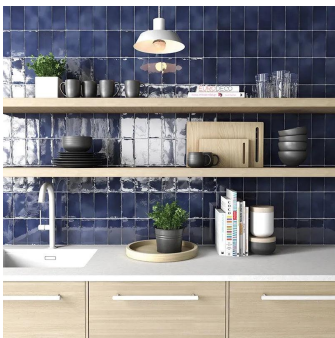

Ocean Blue 2.6x16 Glossy Ceramic Subway Tile

[View Product](#)

SKU	ATCREOCN2616
Item size	2.56x15.75 inch
Tile Finish	Glossy
Coverage	0.283
Sold By	box
Sq Ft Per Box	10.76
Tile Use	Indoor Walls, Light traffic floors, Shower Walls, Steam Room, Heat areas up to 150F, Commercial walls
Tile Edges	Pressed
Recommended Grout 1	Laticrete Permacolor White

Material	Ceramic
Thickness	5/16 inch
Mounting type	Loose
Priced By	sf
Pieces Per Box	38
Weight	3.21
Shade Variation	V3 (moderate)
Recommended thinset	Laticrete 254 Platinum
Country of Origin	Spain