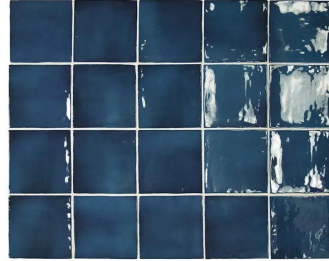

# Ocean Blue 4x4 Glossy Ceramic Tile

[View Product](#)

SKU	ATCREOCN44
Item size	3.94x3.94 inch
Tile Finish	Glossy
Coverage	0.108
Sold By	box
Sq Ft Per Box	5.38
Tile Use	Indoor Walls, Light traffic floors, Shower Walls, Shower Floor, Steam Room, Heat areas up to 150F, Commercial walls
Tile Edges	Pressed
Recommended Grout 1	Laticrete Permacolor White

Material	Ceramic
Thickness	5/16 inch
Mounting type	Loose
Priced By	sf
Pieces Per Box	50
Weight	2.96
Shade Variation	V3 (moderate)
Recommended thinset	Laticrete 254 Platinum
Country of Origin	Spain