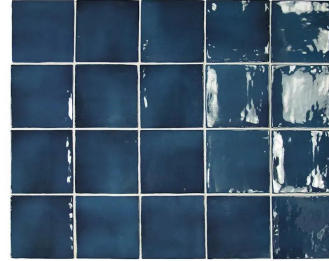

Ocean Blue 4x4 Glossy Ceramic Tile

[View Product](#)

SKU	ATCREOCN44
Item size	3.94x3.94 inch
Tile Finish	Glossy
Coverage	0.108
Sold By	box
Sq Ft Per Box	5.38
Tile Use	Indoor Walls, Light traffic floors, Shower Walls, Shower Floor, Steam Room, Heat areas up to 150F, Commercial walls
Tile Edges	Pressed
Recommended Grout 1	Laticrete Permacolor White

Material	Ceramic
Thickness	5/16 inch
Mounting type	Loose
Priced By	sf
Pieces Per Box	50
Weight	2.96
Shade Variation	V3 (moderate)
Recommended thinset	Laticrete 254 Platinum
Country of Origin	Spain