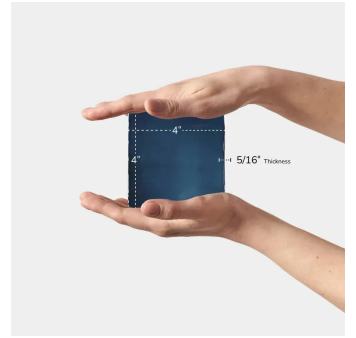

# Ocean Blue 4x4 Glossy Ceramic Tile

[View Product](#)

SKU	ATCREOCN44
Item size	3.94x3.94 inch
Tile Finish	Glossy
Coverage	0.108
Sold By	box
Sq Ft Per Box	5.38
Tile Use	Indoor Walls, Light traffic floors, Shower Walls, Shower Floor, Steam Room, Heat areas up to 150F, Commercial walls
Tile Edges	Pressed
Recommended Grout 1	Laticrete Permacolor White

Material	Ceramic
Thickness	5/16 inch
Mounting type	Loose
Priced By	sf
Pieces Per Box	50
Weight	2.96
Shade Variation	V3 (moderate)
Recommended thinset	Laticrete 254 Platinum
Country of Origin	Spain