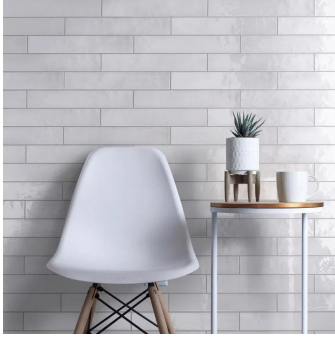

White 2.6x16 Glossy Ceramic Subway Tile

[View Product](#)

SKU	ATCREWHT2616
Item size	2.56x15.75 inch
Tile Finish	Glossy
Coverage	0.283
Sold By	box
Sq Ft Per Box	10.76
Tile Use	Indoor Walls, Light traffic floors, Shower Walls, Steam Room, Heat areas up to 150F, Commercial walls
Tile Edges	Pressed
Recommended Grout 1	Laticrete Permacolor White