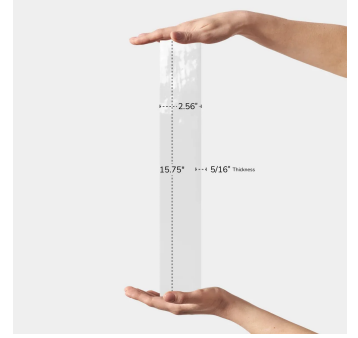

# White 2.6x16 Glossy Ceramic Subway Tile

[View Product](#)

SKU	ATCREWHT2616
Item size	2.56x15.75 inch
Tile Finish	Glossy
Coverage	0.283
Sold By	box
Sq Ft Per Box	10.76
Tile Use	Indoor Walls, Light traffic floors, Shower Walls, Steam Room, Heat areas up to 150F, Commercial walls
Tile Edges	Pressed
Recommended Grout 1	Laticrete Permacolor White

Material	Ceramic
Thickness	5/16 inch
Mounting type	Loose
Priced By	sf
Pieces Per Box	38
Weight	3.206
Shade Variation	V3 (moderate)
Recommended thinset	Laticrete 254 Platinum
Country of Origin	Spain