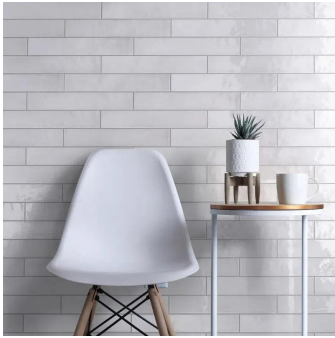

White 2.6x16 Glossy Ceramic Subway Tile

[View Product](#)

SKU	ATCREWHT2616
Item size	2.56x15.75 inch
Tile Finish	Glossy
Coverage	0.283
Sold By	box
Sq Ft Per Box	10.76
Tile Use	Indoor Walls, Light traffic floors, Shower Walls, Steam Room, Heat areas up to 150F, Commercial walls
Tile Edges	Pressed
Recommended Grout 1	Laticrete Permacolor White