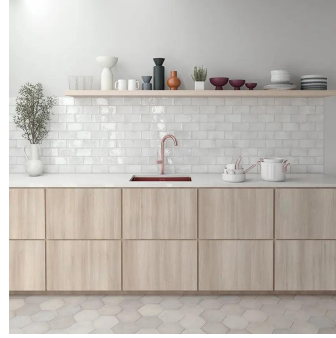

White 2.6x16 Glossy Ceramic Subway Tile

[View Product](#)

SKU	ATCREWHT2616
Item size	2.56x15.75 inch
Tile Finish	Glossy
Coverage	0.283
Sold By	box
Sq Ft Per Box	10.76
Tile Use	Indoor Walls, Light traffic floors, Shower Walls, Steam Room, Heat areas up to 150F, Commercial walls
Tile Edges	Pressed
Recommended Grout 1	Laticrete Permacolor White

Material	Ceramic
Thickness	5/16 inch
Mounting type	Loose
Priced By	sf
Pieces Per Box	38
Weight	3.206
Shade Variation	V3 (moderate)
Recommended thinset	Laticrete 254 Platinum
Country of Origin	Spain