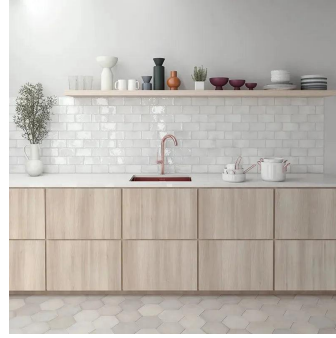

# White 2.6x16 Glossy Ceramic Subway Tile

[View Product](#)

SKU ATCREWHT2616

Item size 2.56x15.75 inch

Tile Finish Glossy

Coverage 0.283

Sold By box

Sq Ft Per Box 10.76

Tile Use Indoor Walls, Light traffic floors, Shower Walls, Steam Room, Heat areas up to 150F, Commercial walls

Tile Edges Pressed

Recommended Grout 1 Laticrete Permacolor White

Material Ceramic

Thickness 5/16 inch