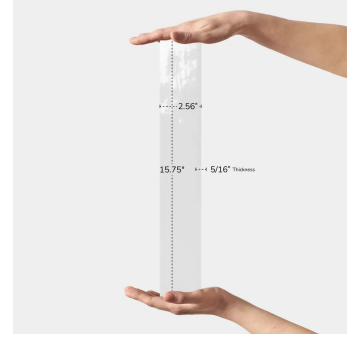

# White 2.6x16 Glossy Ceramic Subway Tile

[View Product](#)

SKU ATCREWHT2616

Item size 2.56x15.75 inch

Tile Finish Glossy

Coverage 0.283

Sold By box

Sq Ft Per Box 10.76

Tile Use Indoor Walls, Light traffic floors, Shower Walls, Steam Room, Heat areas up to 150F, Commercial walls

Tile Edges Pressed

Recommended Grout 1 Laticrete Permacolor White

Material Ceramic

Thickness 5/16 inch

Mounting type Loose

Priced By sf

Pieces Per Box 38

Weight 3.206

Shade Variation V3 (moderate)

Recommended thinset Laticrete 254 Platinum

Country of Origin Spain