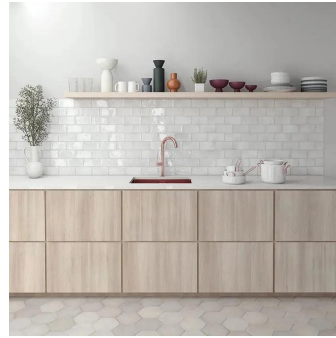

White 2.6x16 Glossy Ceramic Subway Tile

[View Product](#)

SKU	ATCREWHT2616
Item size	2.56x15.75 inch
Tile Finish	Glossy
Coverage	0.283
Sold By	box
Sq Ft Per Box	10.76
Tile Use	Indoor Walls, Light traffic floors, Shower Walls, Steam Room, Heat areas up to 150F, Commercial walls
Tile Edges	Pressed
Recommended Grout 1	Laticrete Permacolor White

Material	Ceramic
Thickness	5/16 inch
Mounting type	Loose
Priced By	sf
Pieces Per Box	38
Weight	3.206
Shade Variation	V3 (moderate)
Recommended thinset	Laticrete 254 Platinum
Country of Origin	Spain