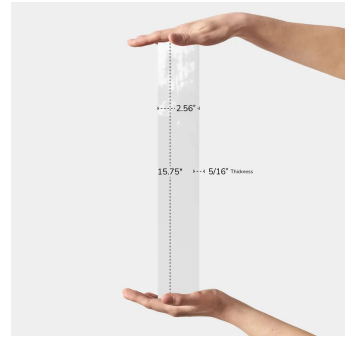

White 2.6x16 Glossy Ceramic Subway Tile

[View Product](#)

SKU	ATCREWHT2616
Item size	2.56x15.75 inch
Tile Finish	Glossy
Coverage	0.283
Sold By	box
Sq Ft Per Box	10.76
Tile Use	Indoor Walls, Light traffic floors, Shower Walls, Steam Room, Heat areas up to 150F, Commercial walls
Tile Edges	Pressed
Recommended Grout 1	Laticrete Permacolor White

Material	Ceramic
Thickness	5/16 inch
Mounting type	Loose
Priced By	sf
Pieces Per Box	38
Weight	3.206
Shade Variation	V3 (moderate)
Recommended thinset	Laticrete 254 Platinum
Country of Origin	Spain