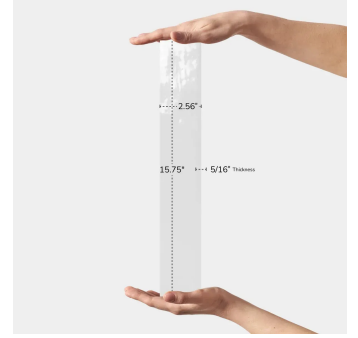

White 2.6x16 Glossy Ceramic Subway Tile

[View Product](#)

SKU	ATCREWHT2616
Item size	2.56x15.75 inch
Tile Finish	Glossy
Coverage	0.283
Sold By	box
Sq Ft Per Box	10.76
Tile Use	Indoor Walls, Light traffic floors, Shower Walls, Steam Room, Heat areas up to 150F, Commercial walls
Tile Edges	Pressed
Recommended Grout 1	Laticrete Permacolor White

Material	Ceramic
Thickness	5/16 inch
Mounting type	Loose
Priced By	sf
Pieces Per Box	38
Weight	3.206
Shade Variation	V3 (moderate)
Recommended thinset	Laticrete 254 Platinum
Country of Origin	Spain