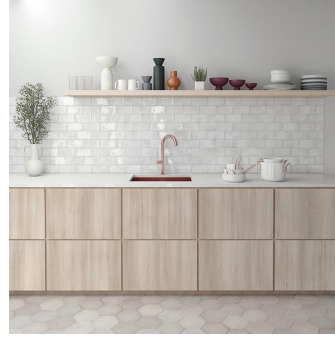

# White 2.6x16 Glossy Ceramic Subway Tile

[View Product](#)

SKU	ATCREWHT2616
Item size	2.56x15.75 inch
Tile Finish	Glossy
Coverage	0.283
Sold By	box
Sq Ft Per Box	10.76
Tile Use	Indoor Walls, Light traffic floors, Shower Walls, Steam Room, Heat areas up to 150F, Commercial walls
Tile Edges	Pressed
Recommended Grout 1	Laticrete Permacolor White

Material	Ceramic
Thickness	5/16 inch
Mounting type	Loose
Priced By	sf
Pieces Per Box	38
Weight	3.206
Shade Variation	V3 (moderate)
Recommended thinset	Laticrete 254 Platinum
Country of Origin	Spain