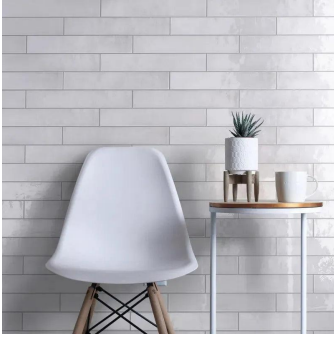

# White 2.6x16 Glossy Ceramic Subway Tile

[View Product](#)

SKU ATCREWHT2616

Item size 2.56x15.75 inch

Tile Finish Glossy

Coverage 0.283

Sold By box

Sq Ft Per Box 10.76

Tile Use Indoor Walls, Light traffic floors, Shower Walls, Steam Room, Heat areas up to 150F, Commercial walls

Tile Edges Pressed

Recommended Grout 1 Laticrete Permacolor White

Material Ceramic

Thickness 5/16 inch