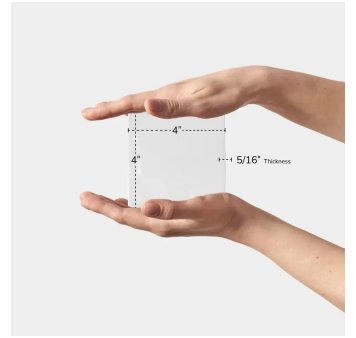

White 4x4 Glossy Ceramic Tile

[View Product](#)

SKU	ATCREWHT44
Item size	3.94x3.94 inch
Tile Finish	Glossy
Coverage	0.108
Sold By	box
Sq Ft Per Box	5.38
Tile Use	Indoor Walls, Light traffic floors, Shower Walls, Shower Floor, Steam Room, Heat areas up to 150F, Commercial walls
Tile Edges	Pressed
Recommended Grout 1	Laticrete Permacolor White

Material	Ceramic
Thickness	5/16 inch
Mounting type	Loose
Priced By	sf
Pieces Per Box	50
Weight	2.96
Shade Variation	V3 (moderate)
Recommended thinset	Laticrete 254 Platinum
Country of Origin	Spain