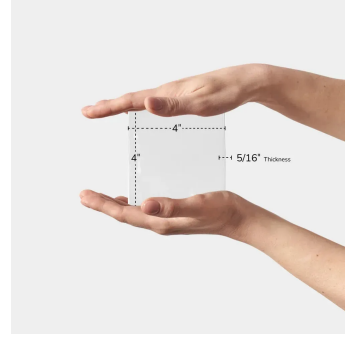

White 4x4 Glossy Ceramic Tile

[View Product](#)

SKU	ATCREWHT44
Item size	3.94x3.94 inch
Tile Finish	Glossy
Coverage	0.108
Sold By	box
Sq Ft Per Box	5.38
Tile Use	Indoor Walls, Light traffic floors, Shower Walls, Shower Floor, Steam Room, Heat areas up to 150F, Commercial walls
Tile Edges	Pressed
Recommended Grout 1	Laticrete Permacolor White

Material	Ceramic
Thickness	5/16 inch
Mounting type	Loose
Priced By	sf
Pieces Per Box	50
Weight	2.96
Shade Variation	V3 (moderate)
Recommended thinset	Laticrete 254 Platinum
Country of Origin	Spain