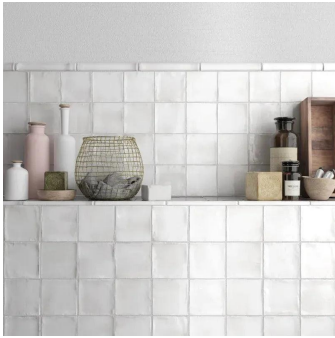

White 4x4 Glossy Ceramic Tile

[View Product](#)

SKU	ATCREWHT44
Item size	3.94x3.94 inch
Tile Finish	Glossy
Coverage	0.108
Sold By	box
Sq Ft Per Box	5.38
Tile Use	Indoor Walls, Light traffic floors, Shower Walls, Shower Floor, Steam Room, Heat areas up to 150F, Commercial walls
Tile Edges	Pressed
Recommended Grout 1	Laticrete Permacolor White

Material	Ceramic
Thickness	5/16 inch
Mounting type	Loose
Priced By	sf
Pieces Per Box	50
Weight	2.96
Shade Variation	V3 (moderate)
Recommended thinset	Laticrete 254 Platinum
Country of Origin	Spain