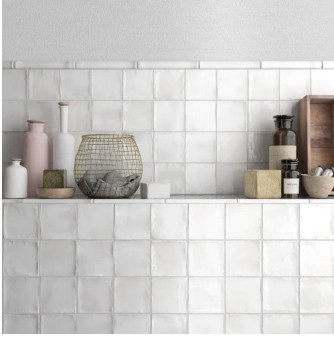

White 4x4 Glossy Ceramic Tile

[View Product](#)

SKU	ATCREWHT44
Item size	3.94x3.94 inch
Tile Finish	Glossy
Coverage	0.108
Sold By	box
Sq Ft Per Box	5.38
Tile Use	Indoor Walls, Light traffic floors, Shower Walls, Shower Floor, Steam Room, Heat areas up to 150F, Commercial walls
Tile Edges	Pressed
Recommended Grout 1	Laticrete Permacolor White

Material	Ceramic
Thickness	5/16 inch
Mounting type	Loose
Priced By	sf
Pieces Per Box	50
Weight	2.96
Shade Variation	V3 (moderate)
Recommended thinset	Laticrete 254 Platinum
Country of Origin	Spain