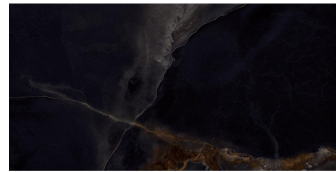

Onyx Chic Black 24x48 Lappato Porcelain Tile

[View Product](#)

SKU ATIMPONXBLK2448

Item size 24x48 inch

Tile Finish Lappato

Coverage 7.750

Sold By box

Sq Ft Per Box 15.501

Tile Use Outdoors, Indoor Walls, Light traffic floors, High traffic floors, Shower Walls, Steam Room, Heat areas up to 150F, Commercial walls, Commercial Floors

Tile Edges Rectified

Recommended Grout 1 Laticrete Permacolor White