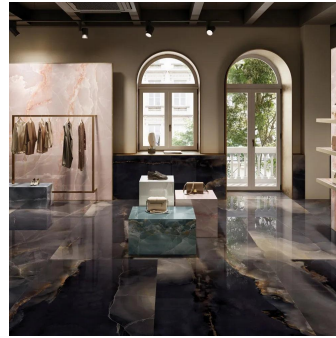

# Onyx Chic Black 24x48 Lappato Porcelain Tile

[View Product](#)

|                     |   |
|---------------------|---|
| SKU                 | ATIMPONXBLK2448   |
| Item size           | 24x48 inch  |
| Tile Finish         | Lappato   |
| Coverage            | 7.750   |
| Sold By             | box   |
| Sq Ft Per Box       | 15.501  |
| Tile Use            | Outdoors, Indoor Walls, Light traffic floors, High traffic floors, Shower Walls, Steam Room, Heat areas up to 150F, Commercial walls, Commercial Floors |
| Tile Edges          | Rectified   |
| Recommended Grout 1 | Laticrete Permacolor White  |