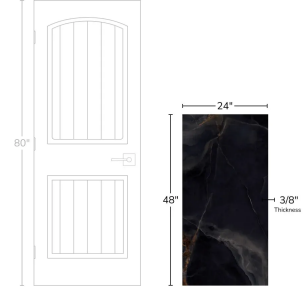

Onyx Chic Black 24x48 Lappato Porcelain Tile

[View Product](#)

SKU ATIMPONXBLK2448

Item size 24x48 inch

Tile Finish Lappato

Coverage 7.750

Sold By box

Sq Ft Per Box 15.501

Tile Use Outdoors, Indoor Walls, Light traffic floors, High traffic floors, Shower Walls, Steam Room, Heat areas up to 150F, Commercial walls, Commercial Floors

Tile Edges Rectified

Recommended Grout 1 Laticrete Permacolor White

Material Porcelain

Thickness 3/8 inch

Mounting type Loose

Priced By sf

Pieces Per Box 2

Weight 4.506

Shade Variation V3 (moderate)

Recommended thinset Laticrete 254 Platinum