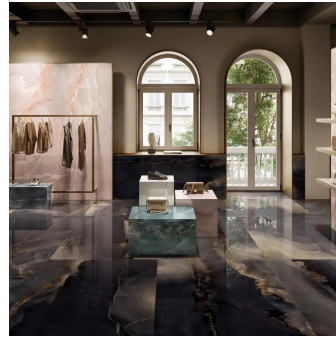

Onyx Chic Black 24x48 Lappato Porcelain Tile

[View Product](#)

SKU	ATIMPONXBLK2448
Item size	24x48 inch
Tile Finish	Lappato
Coverage	7.750
Sold By	box
Sq Ft Per Box	15.501
Tile Use	Outdoors, Indoor Walls, Light traffic floors, High traffic floors, Shower Walls, Steam Room, Heat areas up to 150F, Commercial walls, Commercial Floors
Tile Edges	Rectified
Recommended Grout 1	Laticrete Permacolor White