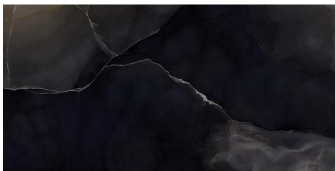

# Onyx Chic Black 24x48 Lappato Porcelain Tile

[View Product](#)

|                     |   |
|---------------------|---|
| SKU                 | ATIMPONXBLK2448   |
| Item size           | 24x48 inch  |
| Tile Finish         | Lappato   |
| Coverage            | 7.750   |
| Sold By             | box   |
| Sq Ft Per Box       | 15.501  |
| Tile Use            | Outdoors, Indoor Walls, Light traffic floors, High traffic floors, Shower Walls, Steam Room, Heat areas up to 150F, Commercial walls, Commercial Floors |
| Tile Edges          | Rectified   |
| Recommended Grout 1 | Laticrete Permacolor White  |

|                     |                        |
|---------------------|------------------------|
| Material            | Porcelain              |
| Thickness           | 3/8 inch               |
| Mounting type       | Loose                  |
| Priced By           | sf                     |
| Pieces Per Box      | 2                      |
| Weight              | 4.506                  |
| Shade Variation     | V3 (moderate)          |
| Recommended thinset | Laticrete 254 Platinum |
| Country of Origin   | Italy                  |