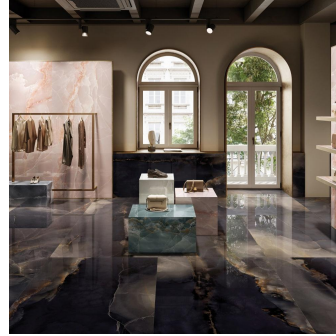

Onyx Chic Black 24x48 Lappato Porcelain Tile

[View Product](#)

SKU ATIMPONXBLK2448

Item size 24x48 inch

Tile Finish Lappato

Coverage 7.750

Sold By box

Sq Ft Per Box 15.501

Tile Use Outdoors, Indoor Walls, Light traffic floors, High traffic floors, Shower Walls, Steam Room, Heat areas up to 150F, Commercial walls, Commercial Floors

Tile Edges Rectified

Recommended Grout 1 Laticrete Permacolor White