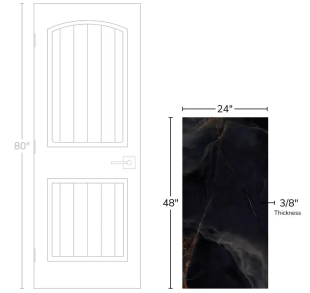

# Onyx Chic Black 24x48 Lappato Porcelain Tile

[View Product](#)

|                     |   |
|---------------------|---|
| SKU                 | ATIMPONXBLK2448   |
| Item size           | 24x48 inch  |
| Tile Finish         | Lappato   |
| Coverage            | 7.750   |
| Sold By             | box   |
| Sq Ft Per Box       | 15.501  |
| Tile Use            | Outdoors, Indoor Walls, Light traffic floors, High traffic floors, Shower Walls, Steam Room, Heat areas up to 150F, Commercial walls, Commercial Floors |
| Tile Edges          | Rectified   |
| Recommended Grout 1 | Laticrete Permacolor White  |

|                     |                        |
|---------------------|------------------------|
| Material            | Porcelain              |
| Thickness           | 3/8 inch               |
| Mounting type       | Loose                  |
| Priced By           | sf                     |
| Pieces Per Box      | 2                      |
| Weight              | 4.506                  |
| Shade Variation     | V3 (moderate)          |
| Recommended thinset | Laticrete 254 Platinum |
| Country of Origin   | Italy                  |