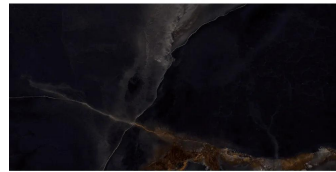

# Onyx Chic Black 24x48 Lappato Porcelain Tile

[View Product](#)

|                     |   |
|---------------------|---|
| SKU                 | ATIMPONXBLK2448   |
| Item size           | 24x48 inch  |
| Tile Finish         | Lappato   |
| Coverage            | 7.750   |
| Sold By             | box   |
| Sq Ft Per Box       | 15.501  |
| Tile Use            | Outdoors, Indoor Walls, Light traffic floors, High traffic floors, Shower Walls, Steam Room, Heat areas up to 150F, Commercial walls, Commercial Floors |
| Tile Edges          | Rectified   |
| Recommended Grout 1 | Laticrete Permacolor White  |

|                     |                        |
|---------------------|------------------------|
| Material            | Porcelain              |
| Thickness           | 3/8 inch               |
| Mounting type       | Loose                  |
| Priced By           | sf                     |
| Pieces Per Box      | 2                      |
| Weight              | 4.506                  |
| Shade Variation     | V3 (moderate)          |
| Recommended thinset | Laticrete 254 Platinum |
| Country of Origin   | Italy                  |