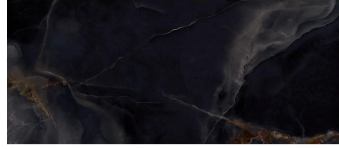

# Onyx Chic Black 24x48 Lappato Porcelain Tile

[View Product](#)

|                     |   |
|---------------------|---|
| SKU                 | ATIMPONXBLK2448   |
| Item size           | 24x48 inch  |
| Tile Finish         | Lappato   |
| Coverage            | 7.750   |
| Sold By             | box   |
| Sq Ft Per Box       | 15.501  |
| Tile Use            | Outdoors, Indoor Walls, Light traffic floors, High traffic floors, Shower Walls, Steam Room, Heat areas up to 150F, Commercial walls, Commercial Floors |
| Tile Edges          | Rectified   |
| Recommended Grout 1 | Laticrete Permacolor White  |

|                     |                        |
|---------------------|------------------------|
| Material            | Porcelain              |
| Thickness           | 3/8 inch               |
| Mounting type       | Loose                  |
| Priced By           | sf                     |
| Pieces Per Box      | 2                      |
| Weight              | 4.506                  |
| Shade Variation     | V3 (moderate)          |
| Recommended thinset | Laticrete 254 Platinum |
| Country of Origin   | Italy                  |