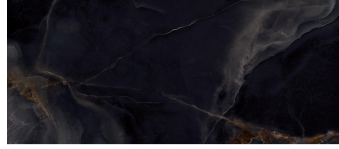

Onyx Chic Black 24x48 Lappato Porcelain Tile

[View Product](#)

SKU ATIMPONXBLK2448

Item size 24x48 inch

Tile Finish Lappato

Coverage 7.750

Sold By box

Sq Ft Per Box 15.501

Tile Use Outdoors, Indoor Walls, Light traffic floors, High traffic floors, Shower Walls, Steam Room, Heat areas up to 150F, Commercial walls, Commercial Floors

Tile Edges Rectified

Recommended Grout 1 Laticrete Permacolor White