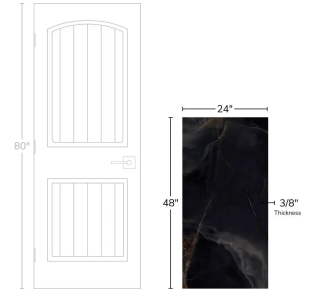

Onyx Chic Black 24x48 Lappato Porcelain Tile

[View Product](#)

SKU	ATIMPONXBLK2448
Item size	24x48 inch
Tile Finish	Lappato
Coverage	7.750
Sold By	box
Sq Ft Per Box	15.501
Tile Use	Outdoors, Indoor Walls, Light traffic floors, High traffic floors, Shower Walls, Steam Room, Heat areas up to 150F, Commercial walls, Commercial Floors
Tile Edges	Rectified
Recommended Grout 1	Laticrete Permacolor White

Material	Porcelain
Thickness	3/8 inch
Mounting type	Loose
Priced By	sf
Pieces Per Box	2
Weight	4.506
Shade Variation	V3 (moderate)
Recommended thinset	Laticrete 254 Platinum
Country of Origin	Italy