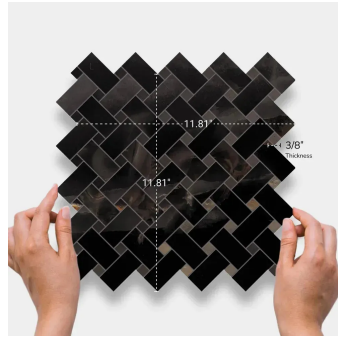

Onyx Chic Black Matte Basket Weave Mosaic Tile

[View Product](#)

SKU	ATIMPONXBLKMOS
Item size	11.81x11.81 inch
Tile Finish	Matte
Coverage	0.969
Sold By	sheet
Sq Ft Per Box	4.843
Tile Use	Outdoors, Indoor Walls, Light traffic floors, High traffic floors, Shower Walls, Shower Floor, Steam Room, Swimming Pool, Heat areas up to 150F, Commercial walls, Commercial Floors
Recommended thinset	Laticrete 254 Platinum
Country of Origin	Italy

Material	Porcelain
Thickness	3/8 inch
Mounting type	Mesh Mounted
Priced By	sheet
Pieces Per Box	5
Weight	3.85
Shade Variation	V3 (moderate)
Recommended Grout 1	Laticrete Permacolor White