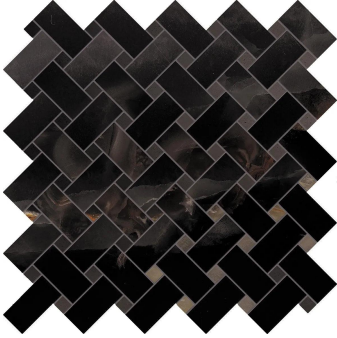

Onyx Chic Black Matte Basket Weave Mosaic Tile

[View Product](#)

SKU	ATIMPONXBLKMOS	Material	Porcelain
Item size	11.81x11.81 inch	Thickness	3/8 inch
Tile Finish	Matte	Mounting type	Mesh Mounted
Coverage	0.969	Priced By	sheet
Sold By	sheet	Pieces Per Box	5
Sq Ft Per Box	4.843	Weight	3.85
Tile Use	Outdoors, Indoor Walls, Light traffic floors, High traffic floors, Shower Walls, Shower Floor, Steam Room, Swimming Pool, Heat areas up to 150F, Commercial walls, Commercial Floors	Shade Variation	V3 (moderate)
Recommended thinset	Laticrete 254 Platinum	Recommended Grout 1	Laticrete Permacolor White
Country of Origin	Italy		