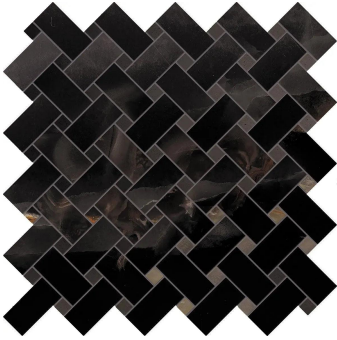

Onyx Chic Black Matte Basket Weave Mosaic Tile

[View Product](#)

SKU	ATIMPONXBLKMOS
Item size	11.81x11.81 inch
Tile Finish	Matte
Coverage	0.969
Sold By	sheet
Sq Ft Per Box	4.843
Tile Use	Outdoors, Indoor Walls, Light traffic floors, High traffic floors, Shower Walls, Shower Floor, Steam Room, Swimming Pool, Heat areas up to 150F, Commercial walls, Commercial Floors
Recommended thinset	Laticrete 254 Platinum
Country of Origin	Italy

Material	Porcelain
Thickness	3/8 inch
Mounting type	Mesh Mounted
Priced By	sheet
Pieces Per Box	5
Weight	3.85
Shade Variation	V3 (moderate)
Recommended Grout 1	Laticrete Permacolor White