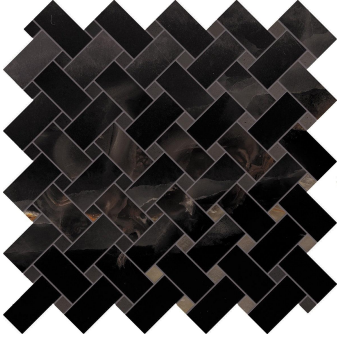

Onyx Chic Black Matte Basket Weave Mosaic Tile

[View Product](#)

SKU	ATIMPONXBLKMOS	Material	Porcelain
Item size	11.81x11.81 inch	Thickness	3/8 inch
Tile Finish	Matte	Mounting type	Mesh Mounted
Coverage	0.969	Priced By	sheet
Sold By	sheet	Pieces Per Box	5
Sq Ft Per Box	4.843	Weight	3.85
Tile Use	Outdoors, Indoor Walls, Light traffic floors, High traffic floors, Shower Walls, Shower Floor, Steam Room, Swimming Pool, Heat areas up to 150F, Commercial walls, Commercial Floors	Shade Variation	V3 (moderate)
Recommended thinset	Laticrete 254 Platinum	Recommended Grout 1	Laticrete Permacolor White
Country of Origin	Italy		