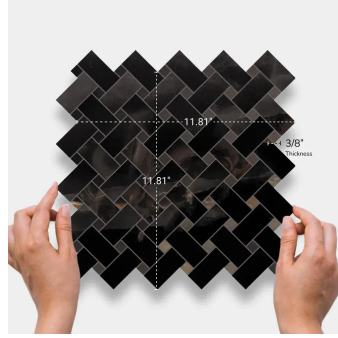

Onyx Chic Black Matte Basket Weave Mosaic Tile

[View Product](#)

SKU	ATIMPONXBLKMOS	Material	Porcelain
Item size	11.81x11.81 inch	Thickness	3/8 inch
Tile Finish	Matte	Mounting type	Mesh Mounted
Coverage	0.969	Priced By	sheet
Sold By	sheet	Pieces Per Box	5
Sq Ft Per Box	4.843	Weight	3.85
Tile Use	Outdoors, Indoor Walls, Light traffic floors, High traffic floors, Shower Walls, Shower Floor, Steam Room, Swimming Pool, Heat areas up to 150F, Commercial walls, Commercial Floors	Shade Variation	V3 (moderate)
Recommended thinset	Laticrete 254 Platinum	Recommended Grout 1	Laticrete Permacolor White
Country of Origin	Italy		