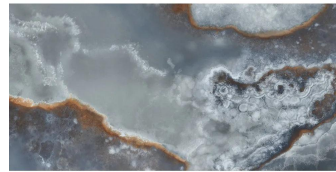

Onyx Chic Blue 24x48 Lappato Porcelain Tile

[View Product](#)

SKU	ATIMPONXBLU2448
Item size	24x48 inch
Tile Finish	Lappato
Coverage	7.750
Sold By	box
Sq Ft Per Box	15.501
Tile Use	Outdoors, Indoor Walls, Light traffic floors, High traffic floors, Shower Walls, Steam Room, Heat areas up to 150F, Commercial walls, Commercial Floors
Tile Edges	Rectified
Recommended Grout 1	Laticrete Permacolor White

Material	Porcelain
Thickness	3/8 inch
Mounting type	Loose
Priced By	sf
Pieces Per Box	2
Weight	4.506
Shade Variation	V3 (moderate)
Recommended thinset	Laticrete 254 Platinum
Country of Origin	Italy