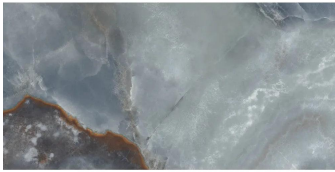

Onyx Chic Blue 24x48 Lappato Porcelain Tile

[View Product](#)

SKU	ATIMPONXBLU2448
Item size	24x48 inch
Tile Finish	Lappato
Coverage	7.750
Sold By	box
Sq Ft Per Box	15.501
Tile Use	Outdoors, Indoor Walls, Light traffic floors, High traffic floors, Shower Walls, Steam Room, Heat areas up to 150F, Commercial walls, Commercial Floors
Tile Edges	Rectified
Recommended Grout 1	Laticrete Permacolor White

Material	Porcelain
Thickness	3/8 inch
Mounting type	Loose
Priced By	sf
Pieces Per Box	2
Weight	4.506
Shade Variation	V3 (moderate)
Recommended thinset	Laticrete 254 Platinum
Country of Origin	Italy