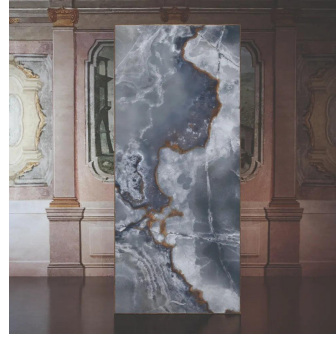

Onyx Chic Blue 24x48 Lappato Porcelain Tile

[View Product](#)

SKU	ATIMPONXBLU2448
Item size	24x48 inch
Tile Finish	Lappato
Coverage	7.750
Sold By	box
Sq Ft Per Box	15.501
Tile Use	Outdoors, Indoor Walls, Light traffic floors, High traffic floors, Shower Walls, Steam Room, Heat areas up to 150F, Commercial walls, Commercial Floors
Tile Edges	Rectified
Recommended Grout 1	Laticrete Permacolor White

Material	Porcelain
Thickness	3/8 inch
Mounting type	Loose
Priced By	sf
Pieces Per Box	2
Weight	4.506
Shade Variation	V3 (moderate)
Recommended thinset	Laticrete 254 Platinum
Country of Origin	Italy