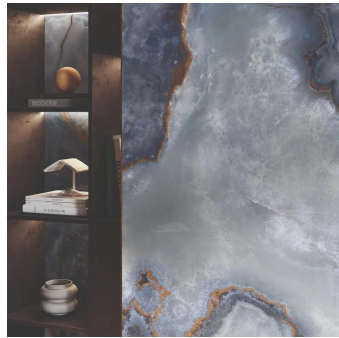

Onyx Chic Blue 24x48 Lappato Porcelain Tile

[View Product](#)

SKU	ATIMPONXBLU2448
Item size	24x48 inch
Tile Finish	Lappato
Coverage	7.750
Sold By	box
Sq Ft Per Box	15.501
Tile Use	Outdoors, Indoor Walls, Light traffic floors, High traffic floors, Shower Walls, Steam Room, Heat areas up to 150F, Commercial walls, Commercial Floors
Tile Edges	Rectified
Recommended Grout 1	Laticrete Permacolor White

Material	Porcelain
Thickness	3/8 inch
Mounting type	Loose
Priced By	sf
Pieces Per Box	2
Weight	4.506
Shade Variation	V3 (moderate)
Recommended thinset	Laticrete 254 Platinum
Country of Origin	Italy