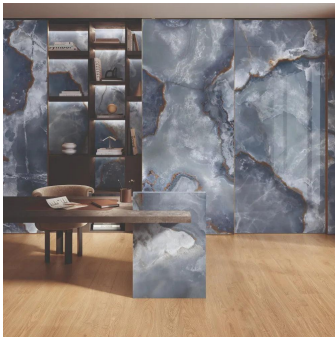

Onyx Chic Blue 24x48 Lappato Porcelain Tile

[View Product](#)

SKU	ATIMPONXBLU2448
Item size	24x48 inch
Tile Finish	Lappato
Coverage	7.750
Sold By	box
Sq Ft Per Box	15.501
Tile Use	Outdoors, Indoor Walls, Light traffic floors, High traffic floors, Shower Walls, Steam Room, Heat areas up to 150F, Commercial walls, Commercial Floors
Tile Edges	Rectified
Recommended Grout 1	Laticrete Permacolor White

Material	Porcelain
Thickness	3/8 inch
Mounting type	Loose
Priced By	sf
Pieces Per Box	2
Weight	4.506
Shade Variation	V3 (moderate)
Recommended thinset	Laticrete 254 Platinum
Country of Origin	Italy