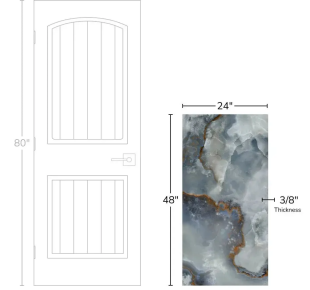

Onyx Chic Blue 24x48 Lappato Porcelain Tile

[View Product](#)

SKU	ATIMPONXBLU2448
Item size	24x48 inch
Tile Finish	Lappato
Coverage	7.750
Sold By	box
Sq Ft Per Box	15.501
Tile Use	Outdoors, Indoor Walls, Light traffic floors, High traffic floors, Shower Walls, Steam Room, Heat areas up to 150F, Commercial walls, Commercial Floors
Tile Edges	Rectified
Recommended Grout 1	Laticrete Permacolor White

Material	Porcelain
Thickness	3/8 inch
Mounting type	Loose
Priced By	sf
Pieces Per Box	2
Weight	4.506
Shade Variation	V3 (moderate)
Recommended thinset	Laticrete 254 Platinum
Country of Origin	Italy