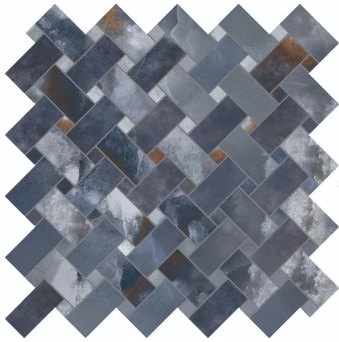

# Onyx Chic Blue Matte Basket Weave Mosaic Tile

[View Product](#)

SKU	ATIMPONXBLUMOS
Item size	11.81x11.81 inch
Tile Finish	Matte
Coverage	0.969
Sold By	sheet
Sq Ft Per Box	4.843
Tile Use	Outdoors, Indoor Walls, Light traffic floors, High traffic floors, Shower Walls, Shower Floor, Steam Room, Swimming Pool, Heat areas up to 150F, Commercial walls, Commercial Floors
Recommended thinset	Laticrete 254 Platinum
Country of Origin	Italy

Material	Porcelain
Thickness	3/8 inch
Mounting type	Mesh Mounted
Priced By	sheet
Pieces Per Box	5
Weight	3.85
Shade Variation	V3 (moderate)
Recommended Grout 1	Laticrete Permacolor White