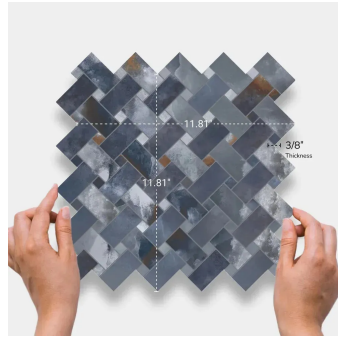

# Onyx Chic Blue Matte Basket Weave Mosaic Tile

[View Product](#)

SKU	ATIMPONXBLUMOS
Item size	11.81x11.81 inch
Tile Finish	Matte
Coverage	0.969
Sold By	sheet
Sq Ft Per Box	4.843
Tile Use	Outdoors, Indoor Walls, Light traffic floors, High traffic floors, Shower Walls, Shower Floor, Steam Room, Swimming Pool, Heat areas up to 150F, Commercial walls, Commercial Floors
Recommended thinset	Laticrete 254 Platinum
Country of Origin	Italy

Material	Porcelain
Thickness	3/8 inch
Mounting type	Mesh Mounted
Priced By	sheet
Pieces Per Box	5
Weight	3.85
Shade Variation	V3 (moderate)
Recommended Grout 1	Laticrete Permacolor White