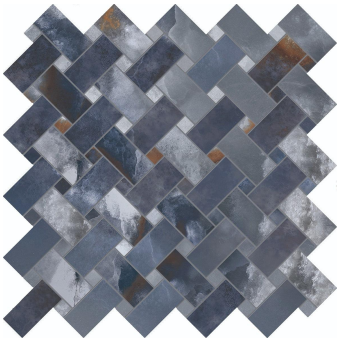

Onyx Chic Blue Matte Basket Weave Mosaic Tile

[View Product](#)

SKU	ATIMPONXBLUMOS	Material	Porcelain
Item size	11.81x11.81 inch	Thickness	3/8 inch
Tile Finish	Matte	Mounting type	Mesh Mounted
Coverage	0.969	Priced By	sheet
Sold By	sheet	Pieces Per Box	5
Sq Ft Per Box	4.843	Weight	3.85
Tile Use	Outdoors, Indoor Walls, Light traffic floors, High traffic floors, Shower Walls, Shower Floor, Steam Room, Swimming Pool, Heat areas up to 150F, Commercial walls, Commercial Floors	Shade Variation	V3 (moderate)
Recommended thinset	Laticrete 254 Platinum	Recommended Grout 1	Laticrete Permacolor White
Country of Origin	Italy		