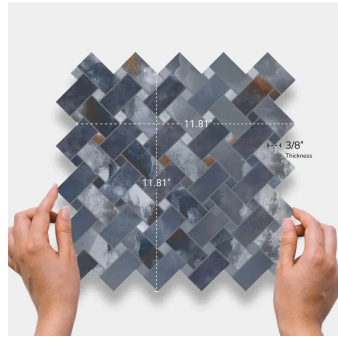

Onyx Chic Blue Matte Basket Weave Mosaic Tile

[View Product](#)

SKU	ATIMPONXBLUMOS	Material	Porcelain
Item size	11.81x11.81 inch	Thickness	3/8 inch
Tile Finish	Matte	Mounting type	Mesh Mounted
Coverage	0.969	Priced By	sheet
Sold By	sheet	Pieces Per Box	5
Sq Ft Per Box	4.843	Weight	3.85
Tile Use	Outdoors, Indoor Walls, Light traffic floors, High traffic floors, Shower Walls, Shower Floor, Steam Room, Swimming Pool, Heat areas up to 150F, Commercial walls, Commercial Floors	Shade Variation	V3 (moderate)
Recommended thinset	Laticrete 254 Platinum	Recommended Grout 1	Laticrete Permacolor White
Country of Origin	Italy		