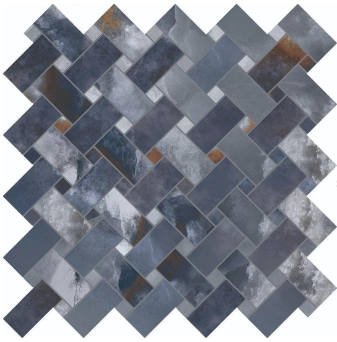

Onyx Chic Blue Matte Basket Weave Mosaic Tile

[View Product](#)

SKU	ATIMPONXBLUMOS	Material	Porcelain
Item size	11.81x11.81 inch	Thickness	3/8 inch
Tile Finish	Matte	Mounting type	Mesh Mounted
Coverage	0.969	Priced By	sheet
Sold By	sheet	Pieces Per Box	5
Sq Ft Per Box	4.843	Weight	3.85
Tile Use	Outdoors, Indoor Walls, Light traffic floors, High traffic floors, Shower Walls, Shower Floor, Steam Room, Swimming Pool, Heat areas up to 150F, Commercial walls, Commercial Floors	Shade Variation	V3 (moderate)
Recommended thinset	Laticrete 254 Platinum	Recommended Grout 1	Laticrete Permacolor White
Country of Origin	Italy		