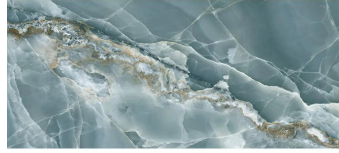

Onyx Chic Green 24x48 Lappato Porcelain Tile

[View Product](#)

SKU	ATIMPONXGRN2448
Item size	24x48 inch
Tile Finish	Lappato
Coverage	7.750
Sold By	box
Sq Ft Per Box	15.501
Tile Use	Outdoors, Indoor Walls, Light traffic floors, High