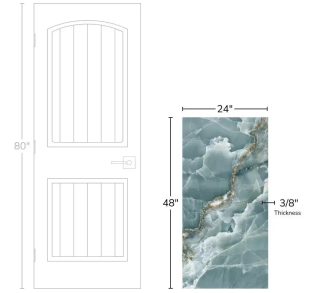

# Onyx Chic Green 24x48 Lappato Porcelain Tile

[View Product](#)

SKU	ATIMPONXGRN2448	Material	Porcelain
Item size	24x48 inch	Thickness	3/8 inch
Tile Finish	Lappato	Mounting type	Loose
Coverage	7.750	Priced By	sf
Sold By	box	Pieces Per Box	2
Sq Ft Per Box	15.501	Weight	4.506
Tile Use	Outdoors, Indoor Walls, Light traffic floors, High	Shade Variation	V3 (moderate)