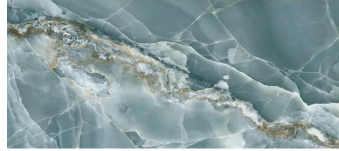

# Onyx Chic Green 24x48 Lappato Porcelain Tile

[View Product](#)

SKU	ATIMPONXGRN2448	Material	Porcelain
Item size	24x48 inch	Thickness	3/8 inch
Tile Finish	Lappato	Mounting type	Loose
Coverage	7.750	Priced By	sf
Sold By	box	Pieces Per Box	2
Sq Ft Per Box	15.501	Weight	4.506
Tile Use	Outdoors, Indoor Walls, Light traffic floors, High	Shade Variation	V3 (moderate)