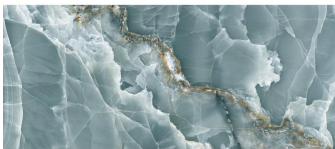

# Onyx Chic Green 24x48 Lappato Porcelain Tile

[View Product](#)

SKU	ATIMPONXGRN2448	Material	Porcelain
Item size	24x48 inch	Thickness	3/8 inch
Tile Finish	Lappato	Mounting type	Loose
Coverage	7.750	Priced By	sf
Sold By	box	Pieces Per Box	2
Sq Ft Per Box	15.501	Weight	4.506
Tile Use	Outdoors, Indoor Walls, Light traffic floors, High	Shade Variation	V3 (moderate)