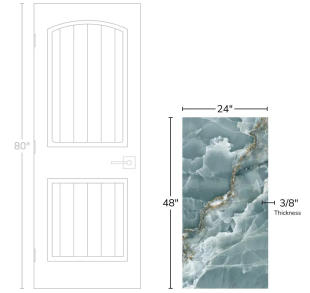

# Onyx Chic Green 24x48 Lappato Porcelain Tile

[View Product](#)

SKU	ATIMPONXGRN2448	Material	Porcelain
Item size	24x48 inch	Thickness	3/8 inch
Tile Finish	Lappato	Mounting type	Loose
Coverage	7.750	Priced By	sf
Sold By	box	Pieces Per Box	2
Sq Ft Per Box	15.501	Weight	4.506
Tile Use	Outdoors, Indoor Walls, Light traffic floors, High	Shade Variation	V3 (moderate)