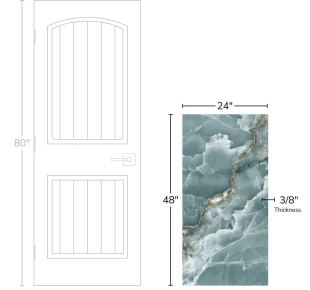

Onyx Chic Green 24x48 Lappato Porcelain Tile

[View Product](#)

SKU	ATIMPONXGRN2448
Item size	24x48 inch
Tile Finish	Lappato
Coverage	7.750
Sold By	box
Sq Ft Per Box	15.501
Tile Use	Outdoors, Indoor Walls, Light traffic floors, High

Material	Porcelain
Thickness	3/8 inch
Mounting type	Loose
Priced By	sf
Pieces Per Box	2
Weight	4.506
Shade Variation	V3 (moderate)