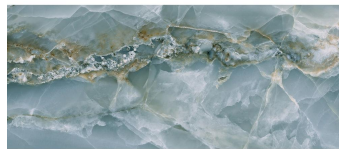

# Onyx Chic Green 24x48 Lappato Porcelain Tile

[View Product](#)

SKU	ATIMPONXGRN2448	Material	Porcelain
Item size	24x48 inch	Thickness	3/8 inch
Tile Finish	Lappato	Mounting type	Loose
Coverage	7.750	Priced By	sf
Sold By	box	Pieces Per Box	2
Sq Ft Per Box	15.501	Weight	4.506
Tile Use	Outdoors, Indoor Walls, Light traffic floors, High	Shade Variation	V3 (moderate)