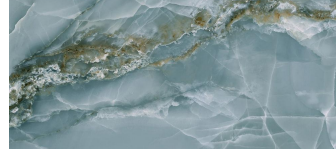

# Onyx Chic Green 24x48 Lappato Porcelain Tile

[View Product](#)

SKU	ATIMPONXGRN2448	Material	Porcelain
Item size	24x48 inch	Thickness	3/8 inch
Tile Finish	Lappato	Mounting type	Loose
Coverage	7.750	Priced By	sf
Sold By	box	Pieces Per Box	2
Sq Ft Per Box	15.501	Weight	4.506
Tile Use	Outdoors, Indoor Walls, Light traffic floors, High	Shade Variation	V3 (moderate)