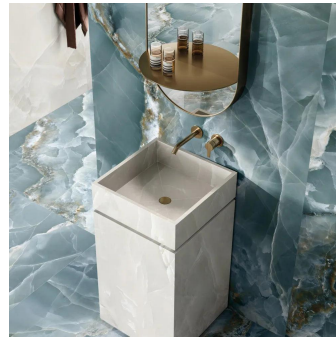

Onyx Chic Green 24x48 Lappato Porcelain Tile

[View Product](#)

SKU	ATIMPONXGRN2448
Item size	24x48 inch
Tile Finish	Lappato
Coverage	7.750
Sold By	box
Sq Ft Per Box	15.501
Tile Use	Outdoors, Indoor Walls, Light traffic floors, High

Material	Porcelain
Thickness	3/8 inch
Mounting type	Loose
Priced By	sf
Pieces Per Box	2
Weight	4.506
Shade Variation	V3 (moderate)