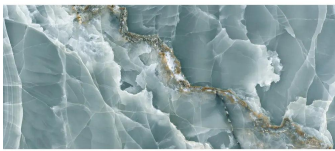

Onyx Chic Green 24x48 Lappato Porcelain Tile

[View Product](#)

SKU	ATIMPONXGRN2448
Item size	24x48 inch
Tile Finish	Lappato
Coverage	7.750
Sold By	box
Sq Ft Per Box	15.501
Tile Use	Outdoors, Indoor Walls, Light traffic floors, High