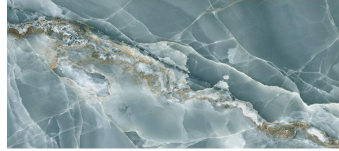

# Onyx Chic Green 24x48 Lappato Porcelain Tile

[View Product](#)

SKU	ATIMPONXGRN2448	Material	Porcelain
Item size	24x48 inch	Thickness	3/8 inch
Tile Finish	Lappato	Mounting type	Loose
Coverage	7.750	Priced By	sf
Sold By	box	Pieces Per Box	2
Sq Ft Per Box	15.501	Weight	4.506
Tile Use	Outdoors, Indoor Walls, Light traffic floors, High	Shade Variation	V3 (moderate)