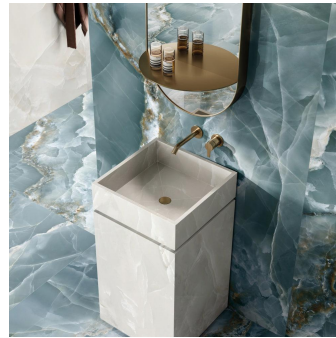

# Onyx Chic Green 24x48 Lappato Porcelain Tile

[View Product](#)

SKU	ATIMPONXGRN2448	Material	Porcelain
Item size	24x48 inch	Thickness	3/8 inch
Tile Finish	Lappato	Mounting type	Loose
Coverage	7.750	Priced By	sf
Sold By	box	Pieces Per Box	2
Sq Ft Per Box	15.501	Weight	4.506
Tile Use	Outdoors, Indoor Walls, Light traffic floors, High	Shade Variation	V3 (moderate)