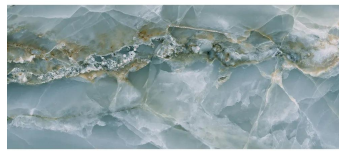

Onyx Chic Green 24x48 Lappato Porcelain Tile

[View Product](#)

SKU	ATIMPONXGRN2448
Item size	24x48 inch
Tile Finish	Lappato
Coverage	7.750
Sold By	box
Sq Ft Per Box	15.501
Tile Use	Outdoors, Indoor Walls, Light traffic floors, High