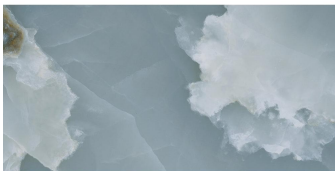

# Onyx Chic Green 24x48 Lappato Porcelain Tile

[View Product](#)

SKU	ATIMPONXGRN2448	Material	Porcelain
Item size	24x48 inch	Thickness	3/8 inch
Tile Finish	Lappato	Mounting type	Loose
Coverage	7.750	Priced By	sf
Sold By	box	Pieces Per Box	2
Sq Ft Per Box	15.501	Weight	4.506
Tile Use	Outdoors, Indoor Walls, Light traffic floors, High	Shade Variation	V3 (moderate)