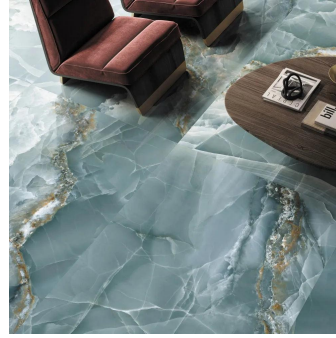

Onyx Chic Green 24x48 Lappato Porcelain Tile

[View Product](#)

SKU	ATIMPONXGRN2448
Item size	24x48 inch
Tile Finish	Lappato
Coverage	7.750
Sold By	box
Sq Ft Per Box	15.501
Tile Use	Outdoors, Indoor Walls, Light traffic floors, High