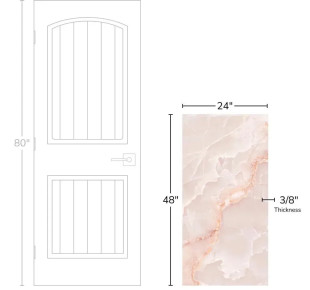

Onyx Chic Pink 24x48 Lappato Porcelain Tile

[View Product](#)

SKU	ATIMPONXPNK2448
Item size	24x48 inch
Tile Finish	Lappato
Coverage	7.750
Sold By	box
Sq Ft Per Box	15.501
Tile Use	Outdoors, Indoor Walls, Light traffic floors, High traffic floors, Shower Walls, Steam Room, Heat areas up to 150F, Commercial walls, Commercial Floors
Tile Edges	Rectified
Recommended Grout 1	Laticrete Permacolor White

Material	Porcelain
Thickness	3/8 inch
Mounting type	Loose
Priced By	sf
Pieces Per Box	2
Weight	4.506
Shade Variation	V3 (moderate)
Recommended thinset	Laticrete 254 Platinum
Country of Origin	Italy