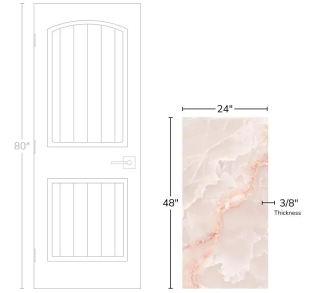

# Onyx Chic Pink 24x48 Lappato Porcelain Tile

[View Product](#)

SKU	ATIMPONXPNK2448
Item size	24x48 inch
Tile Finish	Lappato
Coverage	7.750
Sold By	box
Sq Ft Per Box	15.501
Tile Use	Outdoors, Indoor Walls, Light traffic floors, High traffic floors, Shower Walls, Steam Room, Heat areas up to 150F, Commercial walls, Commercial Floors
Tile Edges	Rectified
Recommended Grout 1	Laticrete Permacolor White

Material	Porcelain
Thickness	3/8 inch
Mounting type	Loose
Priced By	sf
Pieces Per Box	2
Weight	4.506
Shade Variation	V3 (moderate)
Recommended thinset	Laticrete 254 Platinum
Country of Origin	Italy