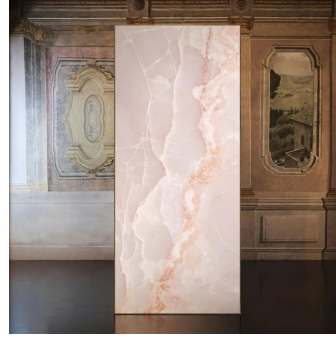

Onyx Chic Pink 24x48 Lappato Porcelain Tile

[View Product](#)

SKU	ATIMPONXPNK2448
Item size	24x48 inch
Tile Finish	Lappato
Coverage	7.750
Sold By	box
Sq Ft Per Box	15.501
Tile Use	Outdoors, Indoor Walls, Light traffic floors, High traffic floors, Shower Walls, Steam Room, Heat areas up to 150F, Commercial walls, Commercial Floors
Tile Edges	Rectified
Recommended Grout 1	Laticrete Permacolor White

Material	Porcelain
Thickness	3/8 inch
Mounting type	Loose
Priced By	sf
Pieces Per Box	2
Weight	4.506
Shade Variation	V3 (moderate)
Recommended thinset	Laticrete 254 Platinum
Country of Origin	Italy