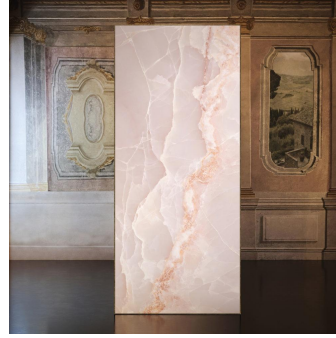

Onyx Chic Pink 24x48 Lappato Porcelain Tile

[View Product](#)

SKU	ATIMPONXPNK2448
Item size	24x48 inch
Tile Finish	Lappato
Coverage	7.750
Sold By	box
Sq Ft Per Box	15.501
Tile Use	Outdoors, Indoor Walls, Light traffic floors, High traffic floors, Shower Walls, Steam Room, Heat areas up to 150F, Commercial walls, Commercial Floors
Tile Edges	Rectified
Recommended Grout 1	Laticrete Permacolor White

Material	Porcelain
Thickness	3/8 inch
Mounting type	Loose
Priced By	sf
Pieces Per Box	2
Weight	4.506
Shade Variation	V3 (moderate)
Recommended thinset	Laticrete 254 Platinum
Country of Origin	Italy