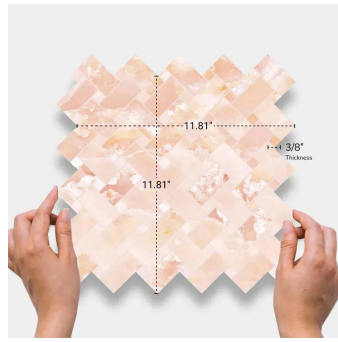

Onyx Chic Pink Matte Basket Weave Mosaic Tile

[View Product](#)

SKU	ATIMPONXPNKMOS
Item size	11.81x11.81 inch
Tile Finish	Matte
Coverage	0.969
Sold By	sheet
Sq Ft Per Box	4.843
Tile Use	Outdoors, Indoor Walls, Light traffic floors, High traffic floors, Shower Walls, Shower Floor, Steam Room, Swimming Pool, Heat areas up to 150F, Commercial walls, Commercial Floors
Recommended thinset	Laticrete 254 Platinum
Country of Origin	Italy

Material	Porcelain
Thickness	3/8 inch
Mounting type	Mesh Mounted
Priced By	sheet
Pieces Per Box	5
Weight	3.85
Shade Variation	V3 (moderate)
Recommended Grout 1	Laticrete Permacolor White