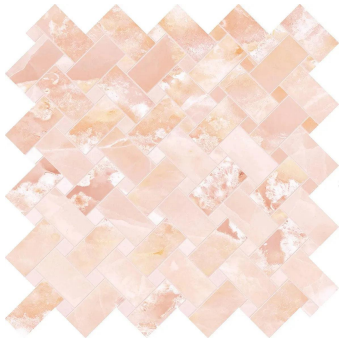

Onyx Chic Pink Matte Basket Weave Mosaic Tile

[View Product](#)

SKU	ATIMPONXPNKMOS
Item size	11.81x11.81 inch
Tile Finish	Matte
Coverage	0.969
Sold By	sheet
Sq Ft Per Box	4.843
Tile Use	Outdoors, Indoor Walls, Light traffic floors, High traffic floors, Shower Walls, Shower Floor, Steam Room, Swimming Pool, Heat areas up to 150F, Commercial walls, Commercial Floors
Recommended thinset	Laticrete 254 Platinum
Country of Origin	Italy

Material	Porcelain
Thickness	3/8 inch
Mounting type	Mesh Mounted
Priced By	sheet
Pieces Per Box	5
Weight	3.85
Shade Variation	V3 (moderate)
Recommended Grout 1	Laticrete Permacolor White