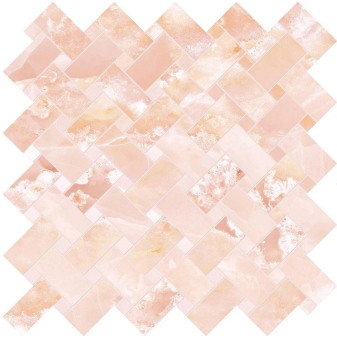

Onyx Chic Pink Matte Basket Weave Mosaic Tile

[View Product](#)

SKU	ATIMPONXPNKMOS	Material	Porcelain
Item size	11.81x11.81 inch	Thickness	3/8 inch
Tile Finish	Matte	Mounting type	Mesh Mounted
Coverage	0.969	Priced By	sheet
Sold By	sheet	Pieces Per Box	5
Sq Ft Per Box	4.843	Weight	3.85
Tile Use	Outdoors, Indoor Walls, Light traffic floors, High traffic floors, Shower Walls, Shower Floor, Steam Room, Swimming Pool, Heat areas up to 150F, Commercial walls, Commercial Floors	Shade Variation	V3 (moderate)
Recommended thinset	Laticrete 254 Platinum	Recommended Grout 1	Laticrete Permacolor White
Country of Origin	Italy		