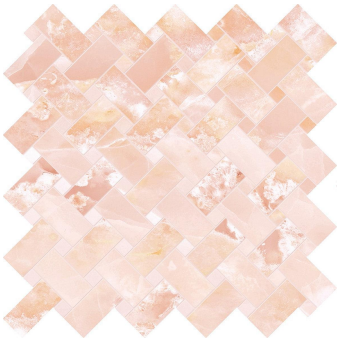

# Onyx Chic Pink Matte Basket Weave Mosaic Tile

[View Product](#)

SKU	ATIMPONXPNKMOS	Material	Porcelain
Item size	11.81x11.81 inch	Thickness	3/8 inch
Tile Finish	Matte	Mounting type	Mesh Mounted
Coverage	0.969	Priced By	sheet
Sold By	sheet	Pieces Per Box	5
Sq Ft Per Box	4.843	Weight	3.85
Tile Use	Outdoors, Indoor Walls, Light traffic floors, High traffic floors, Shower Walls, Shower Floor, Steam Room, Swimming Pool, Heat areas up to 150F, Commercial walls, Commercial Floors	Shade Variation	V3 (moderate)
Recommended thinset	Laticrete 254 Platinum	Recommended Grout 1	Laticrete Permacolor White
Country of Origin	Italy		