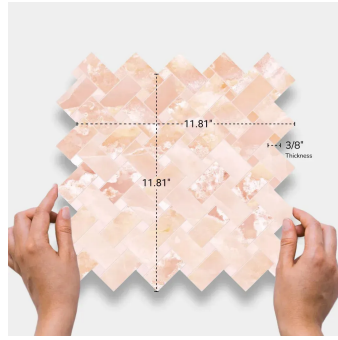

Onyx Chic Pink Matte Basket Weave Mosaic Tile

[View Product](#)

SKU	ATIMPONXPNKMOS	Material	Porcelain
Item size	11.81x11.81 inch	Thickness	3/8 inch
Tile Finish	Matte	Mounting type	Mesh Mounted
Coverage	0.969	Priced By	sheet
Sold By	sheet	Pieces Per Box	5
Sq Ft Per Box	4.843	Weight	3.85
Tile Use	Outdoors, Indoor Walls, Light traffic floors, High traffic floors, Shower Walls, Shower Floor, Steam Room, Swimming Pool, Heat areas up to 150F, Commercial walls, Commercial Floors	Shade Variation	V3 (moderate)
Recommended thinset	Laticrete 254 Platinum	Recommended Grout 1	Laticrete Permacolor White
Country of Origin	Italy		