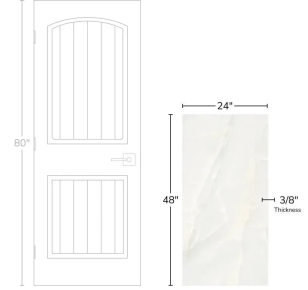

# Onyx Chic White 24x48 Lappato Porcelain Tile

[View Product](#)

SKU	ATIMPONXWHT2448
Item size	24x48 inch
Tile Finish	Lappato
Coverage	7.750
Sold By	box
Sq Ft Per Box	15.501
Tile Use	Outdoors, Indoor Walls, Light traffic floors, High traffic floors, Shower Walls, Steam Room, Heat areas up to 150F, Commercial walls, Commercial Floors
Tile Edges	Rectified
Recommended Grout 1	Laticrete Permacolor White

Material	Porcelain
Thickness	3/8 inch
Mounting type	Loose
Priced By	sf
Pieces Per Box	2
Weight	4.506
Shade Variation	V3 (moderate)
Recommended thinset	Laticrete 254 Platinum
Country of Origin	Italy