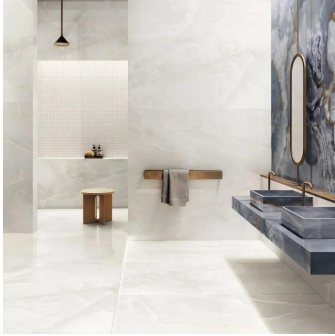

# Onyx Chic White 24x48 Lappato Porcelain Tile

[View Product](#)

SKU	ATIMPONXWHT2448
Item size	24x48 inch
Tile Finish	Lappato
Coverage	7.750
Sold By	box
Sq Ft Per Box	15.501
Tile Use	Outdoors, Indoor Walls, Light traffic floors, High traffic floors, Shower Walls, Steam Room, Heat areas up to 150F, Commercial walls, Commercial Floors
Tile Edges	Rectified
Recommended Grout 1	Laticrete Permacolor White

Material	Porcelain
Thickness	3/8 inch
Mounting type	Loose
Priced By	sf
Pieces Per Box	2
Weight	4.506
Shade Variation	V3 (moderate)
Recommended thinset	Laticrete 254 Platinum
Country of Origin	Italy