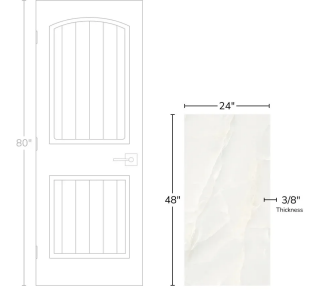

Onyx Chic White 24x48 Lappato Porcelain Tile

[View Product](#)

SKU ATIMPONXWHT2448

Item size 24x48 inch

Tile Finish Lappato

Coverage 7.750

Sold By box

Sq Ft Per Box 15.501

Tile Use Outdoors, Indoor Walls, Light traffic floors, High traffic floors, Shower Walls, Steam Room, Heat areas up to 150F, Commercial walls, Commercial Floors

Tile Edges Rectified

Recommended Grout 1 Laticrete Permacolor White

Material Porcelain

Thickness 3/8 inch

Mounting type Loose

Priced By sf

Pieces Per Box 2

Weight 4.506

Shade Variation V3 (moderate)

Recommended thinset Laticrete 254 Platinum