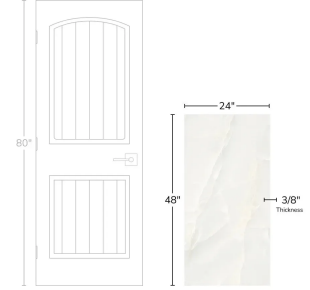

Onyx Chic White 24x48 Lappato Porcelain Tile

[View Product](#)

SKU ATIMPONXWHT2448

Item size 24x48 inch

Tile Finish Lappato

Coverage 7.750

Sold By box

Sq Ft Per Box 15.501

Tile Use Outdoors, Indoor Walls, Light traffic floors, High traffic floors, Shower Walls, Steam Room, Heat areas up to 150F, Commercial walls, Commercial Floors

Tile Edges Rectified

Recommended Grout 1 Laticrete Permacolor White

Material Porcelain

Thickness 3/8 inch

Mounting type Loose

Priced By sf

Pieces Per Box 2

Weight 4.506

Shade Variation V3 (moderate)

Recommended thinset Laticrete 254 Platinum