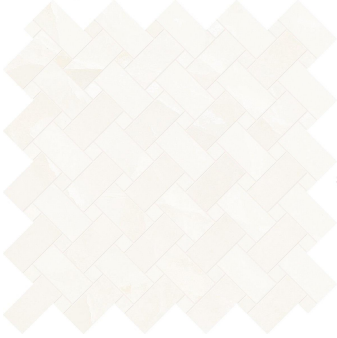

# Onyx Chic White Matte Basket Weave Mosaic Tile

[View Product](#)

SKU	ATIMPONXWHTMOS	Material	Porcelain
Item size	11.81x11.81 inch	Thickness	3/8 inch
Tile Finish	Matte	Mounting type	Mesh Mounted
Coverage	0.969	Priced By	sheet
Sold By	sheet	Pieces Per Box	5
Sq Ft Per Box	4.843	Weight	3.85
Tile Use	Outdoors, Indoor Walls, Light traffic floors, High traffic floors, Shower Walls, Shower Floor, Steam Room, Swimming Pool, Heat areas up to 150F, Commercial walls, Commercial Floors	Shade Variation	V3 (moderate)
Recommended thinset	Laticrete 254 Platinum	Recommended Grout 1	Laticrete Permacolor White
Country of Origin	Italy		