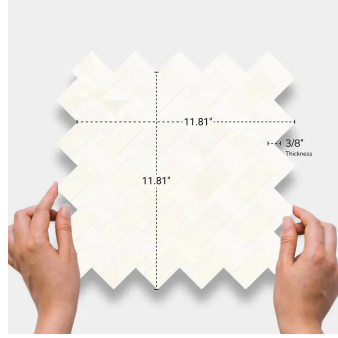

Onyx Chic White Matte Basket Weave Mosaic Tile

[View Product](#)

SKU	ATIMPONXWHTMOS	Material	Porcelain
Item size	11.81x11.81 inch	Thickness	3/8 inch
Tile Finish	Matte	Mounting type	Mesh Mounted
Coverage	0.969	Priced By	sheet
Sold By	sheet	Pieces Per Box	5
Sq Ft Per Box	4.843	Weight	3.85
Tile Use	Outdoors, Indoor Walls, Light traffic floors, High traffic floors, Shower Walls, Shower Floor, Steam Room, Swimming Pool, Heat areas up to 150F, Commercial walls, Commercial Floors	Shade Variation	V3 (moderate)
Recommended thinset	Laticrete 254 Platinum	Recommended Grout 1	Laticrete Permacolor White
Country of Origin	Italy		