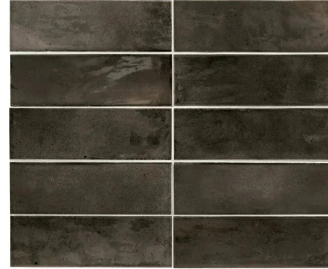

# Modena Black 2.5X8 Ceramic Subway Tile

[View Product](#)

SKU	ATMODBLK258
Item size	2.58x7.9 inch
Tile Finish	Glossy
Coverage	0.142
Sold By	box
Sq Ft Per Box	5.382
Tile Use	Indoor Walls, Light traffic floors, Shower Walls, Steam Room, Heat areas up to 150F, Commercial walls
Tile Edges	Pressed
Recommended Grout 1	Laticrete Permacolor White

Material	Ceramic
Thickness	5/16 inch
Mounting type	Loose
Priced By	sf
Pieces Per Box	38
Weight	2.9
Shade Variation	V4 (substantial)
Recommended thinset	Laticrete 254 Platinum
Country of Origin	Spain