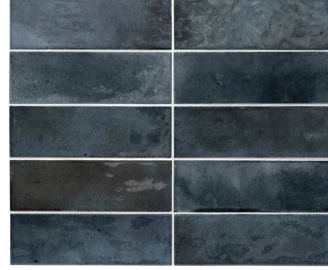

Modena Blue 2.5X8 Ceramic Subway Tile

[View Product](#)

SKU	ATMODBLU258	Material	Ceramic
Item size	2.58x7.9 inch	Thickness	5/16 inch
Tile Finish	Glossy	Mounting type	Loose
Coverage	0.142	Priced By	sf
Sold By	box	Pieces Per Box	38
Sq Ft Per Box	5.382	Weight	2.9
Tile Use	Indoor Walls, Light traffic floors, Shower Walls, Steam Room, Heat areas up to 150F, Commercial walls	Shade Variation	V4 (substantial)
Tile Edges	Pressed	Recommended thinset	Laticrete 254 Platinum
Recommended Grout 1	Laticrete Permacolor White	Country of Origin	Spain