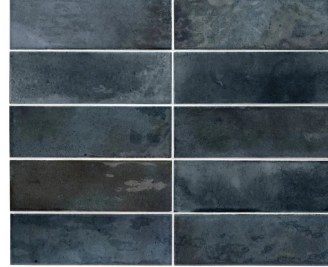

Modena Blue 2.5X8 Ceramic Subway Tile

[View Product](#)

SKU	ATMODBLU258
Item size	2.58x7.9 inch
Tile Finish	Glossy
Coverage	0.142
Sold By	box
Sq Ft Per Box	5.382
Tile Use	Indoor Walls, Light traffic floors, Shower Walls, Steam Room, Heat areas up to 150F, Commercial walls
Tile Edges	Pressed
Recommended Grout 1	Laticrete Permacolor White

Material	Ceramic
Thickness	5/16 inch
Mounting type	Loose
Priced By	sf
Pieces Per Box	38
Weight	2.9
Shade Variation	V4 (substantial)
Recommended thinset	Laticrete 254 Platinum
Country of Origin	Spain