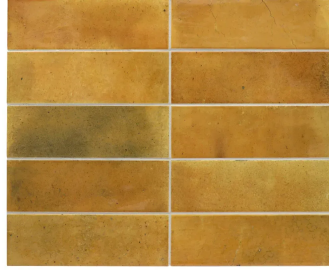

Modena Caramel 2.5X8 Ceramic Subway Tile

[View Product](#)

SKU	ATMODCAR258	Material	Ceramic
Item size	2.58x7.9 inch	Thickness	5/16 inch
Tile Finish	Glossy	Mounting type	Loose
Coverage	0.142	Priced By	sf
Sold By	box	Pieces Per Box	38
Sq Ft Per Box	5.382	Weight	2.9
Tile Use	Indoor Walls, Light traffic floors, Shower Walls, Steam Room, Heat areas up to 150F, Commercial walls	Shade Variation	V4 (substantial)
Tile Edges	Pressed	Recommended thinset	Laticrete 254 Platinum
Recommended Grout 1	Laticrete Permacolor White	Country of Origin	Spain