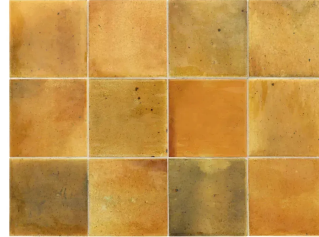

# Modena Caramel 4x4 Ceramic Tile

[View Product](#)

SKU	ATMODCAR44
Item size	3.94x3.94 inch
Tile Finish	Glossy
Coverage	0.108
Sold By	box
Sq Ft Per Box	5.382
Tile Use	Indoor Walls, Light traffic floors, Shower Walls, Steam Room, Heat areas up to 150F, Commercial walls
Tile Edges	Pressed
Recommended Grout 1	Laticrete Permacolor White

Material	Ceramic
Thickness	5/16 inch
Mounting type	Loose
Priced By	sf
Pieces Per Box	50
Weight	2.9
Shade Variation	V4 (substantial)
Recommended thinset	Laticrete 254 Platinum
Country of Origin	Spain