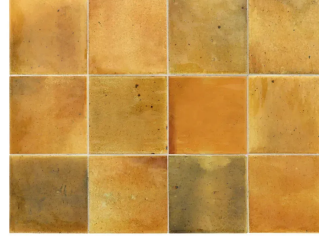

Modena Caramel 4x4 Ceramic Tile

[View Product](#)

SKU	ATMODCAR44
Item size	3.94x3.94 inch
Tile Finish	Glossy
Coverage	0.108
Sold By	box
Sq Ft Per Box	5.382
Tile Use	Indoor Walls, Light traffic floors, Shower Walls, Steam Room, Heat areas up to 150F, Commercial walls
Tile Edges	Pressed
Recommended Grout 1	Laticrete Permacolor White

Material	Ceramic
Thickness	5/16 inch
Mounting type	Loose
Priced By	sf
Pieces Per Box	50
Weight	2.9
Shade Variation	V4 (substantial)
Recommended thinset	Laticrete 254 Platinum
Country of Origin	Spain