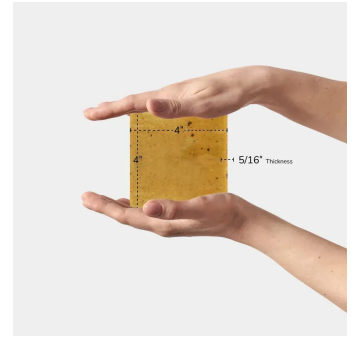

# Modena Caramel 4x4 Ceramic Tile

[View Product](#)

SKU	ATMODCAR44
Item size	3.94x3.94 inch
Tile Finish	Glossy
Coverage	0.108
Sold By	box
Sq Ft Per Box	5.382
Tile Use	Indoor Walls, Light traffic floors, Shower Walls, Steam Room, Heat areas up to 150F, Commercial walls
Tile Edges	Pressed
Recommended Grout 1	Laticrete Permacolor White

Material	Ceramic
Thickness	5/16 inch
Mounting type	Loose
Priced By	sf
Pieces Per Box	50
Weight	2.9
Shade Variation	V4 (substantial)
Recommended thinset	Laticrete 254 Platinum
Country of Origin	Spain