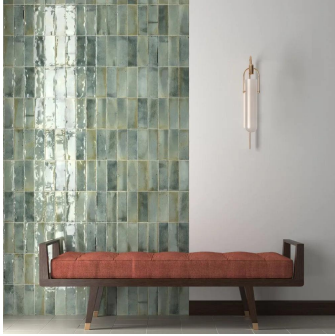

Modena Celadon 2.5X8 Ceramic Subway Tile

[View Product](#)

SKU	ATMODCEL258
Item size	2.58x7.9 inch
Tile Finish	Glossy
Coverage	0.142
Sold By	box
Sq Ft Per Box	5.382
Tile Use	Indoor Walls, Light traffic floors, Shower Walls, Steam Room, Heat areas up to 150F, Commercial walls
Tile Edges	Pressed
Recommended Grout 1	Laticrete Permacolor White

Material	Ceramic
Thickness	5/16 inch
Mounting type	Loose
Priced By	sf
Pieces Per Box	38
Weight	2.9
Shade Variation	V4 (substantial)
Recommended thinset	Laticrete 254 Platinum
Country of Origin	Spain