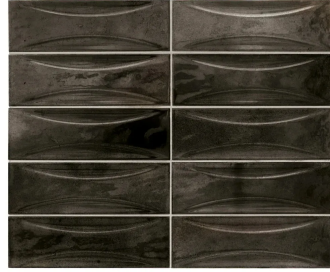

# Modena Curve Black 2.5X8 Ceramic Subway Tile

[View Product](#)

|                     |   |                     |                        |
|---------------------|---|---------------------|------------------------|
| SKU                 | ATMODDECBLK258  | Material            | Ceramic                |
| Item size           | 2.58x7.9 inch   | Thickness           | 5/16 inch              |
| Tile Finish         | Glossy  | Mounting type       | Loose                  |
| Coverage            | 0.142   | Priced By           | sf                     |
| Sold By             | box   | Pieces Per Box      | 38                     |
| Sq Ft Per Box       | 5.382   | Weight              | 2.7                    |
| Tile Use            | Indoor Walls, Shower Walls, Steam Room, Heat areas up to 150F, Commercial walls | Shade Variation     | V4 (substantial)       |
| Tile Edges          | Pressed   | Recommended thinset | Laticrete 254 Platinum |
| Recommended Grout 1 | Laticrete Permacolor White  | Country of Origin   | Spain                  |