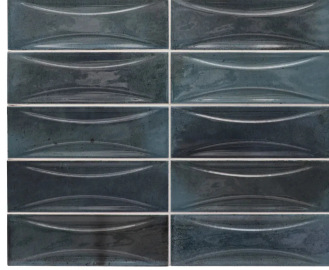

Modena Curve Blue 2.5X8 Ceramic Subway Tile

[View Product](#)

SKU	ATMODDECBLU258
Item size	2.58x7.9 inch
Tile Finish	Glossy
Coverage	0.142
Sold By	box
Sq Ft Per Box	5.382
Tile Use	Indoor Walls, Shower Walls, Steam Room, Heat areas up to 150F, Commercial walls
Tile Edges	Pressed
Recommended Grout 1	Laticrete Permacolor White

Material	Ceramic
Thickness	5/16 inch
Mounting type	Loose
Priced By	sf
Pieces Per Box	38
Weight	2.7
Shade Variation	V4 (substantial)
Recommended thinset	Laticrete 254 Platinum
Country of Origin	Spain