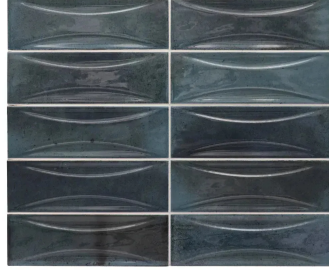

# Modena Curve Blue 2.5X8 Ceramic Subway Tile

[View Product](#)

SKU	ATMODDECBLU258
Item size	2.58x7.9 inch
Tile Finish	Glossy
Coverage	0.142
Sold By	box
Sq Ft Per Box	5.382
Tile Use	Indoor Walls, Shower Walls, Steam Room, Heat areas up to 150F, Commercial walls
Tile Edges	Pressed
Recommended Grout 1	Laticrete Permacolor White

Material	Ceramic
Thickness	5/16 inch
Mounting type	Loose
Priced By	sf
Pieces Per Box	38
Weight	2.7
Shade Variation	V4 (substantial)
Recommended thinset	Laticrete 254 Platinum
Country of Origin	Spain