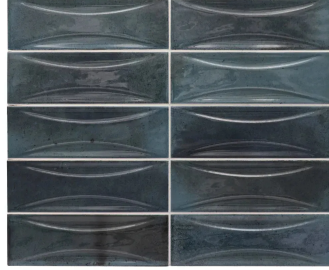

Modena Curve Blue 2.5X8 Ceramic Subway Tile

[View Product](#)

SKU	ATMODDECBLU258	Material	Ceramic
Item size	2.58x7.9 inch	Thickness	5/16 inch
Tile Finish	Glossy	Mounting type	Loose
Coverage	0.142	Priced By	sf
Sold By	box	Pieces Per Box	38
Sq Ft Per Box	5.382	Weight	2.7
Tile Use	Indoor Walls, Shower Walls, Steam Room, Heat areas up to 150F, Commercial walls	Shade Variation	V4 (substantial)
Tile Edges	Pressed	Recommended thinset	Laticrete 254 Platinum
Recommended Grout 1	Laticrete Permacolor White	Country of Origin	Spain