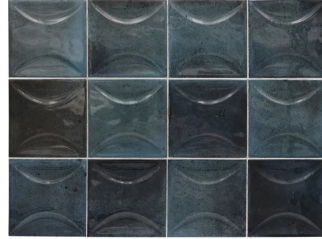

Modena Curve Blue 4x4 Ceramic Tile

[View Product](#)

SKU	ATMODDECBLU44	Material	Ceramic
Item size	3.94x3.94 inch	Thickness	5/16 inch
Tile Finish	Glossy	Mounting type	Loose
Coverage	0.108	Priced By	sf
Sold By	box	Pieces Per Box	50
Sq Ft Per Box	5.382	Weight	2.7
Tile Use	Indoor Walls, Shower Walls, Steam Room, Heat areas up to 150F, Commercial walls	Shade Variation	V4 (substantial)
Tile Edges	Pressed	Recommended thinset	Laticrete 254 Platinum
Recommended Grout 1	Laticrete Permacolor White	Country of Origin	Spain