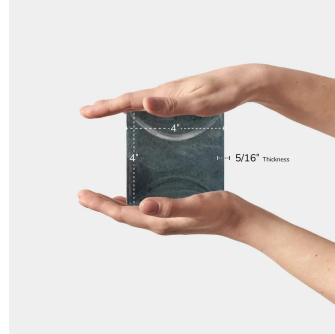

Modena Curve Blue 4x4 Ceramic Tile

[View Product](#)

SKU	ATMODDECBLU44	Material	Ceramic
Item size	3.94x3.94 inch	Thickness	5/16 inch
Tile Finish	Glossy	Mounting type	Loose
Coverage	0.108	Priced By	sf
Sold By	box	Pieces Per Box	50
Sq Ft Per Box	5.382	Weight	2.7
Tile Use	Indoor Walls, Shower Walls, Steam Room, Heat areas up to 150F, Commercial walls	Shade Variation	V4 (substantial)
Tile Edges	Pressed	Recommended thinset	Laticrete 254 Platinum
Recommended Grout 1	Laticrete Permacolor White	Country of Origin	Spain