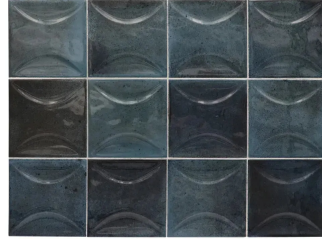

Modena Curve Blue 4x4 Ceramic Tile

[View Product](#)

SKU	ATMODDECBLU44	Material	Ceramic
Item size	3.94x3.94 inch	Thickness	5/16 inch
Tile Finish	Glossy	Mounting type	Loose
Coverage	0.108	Priced By	sf
Sold By	box	Pieces Per Box	50
Sq Ft Per Box	5.382	Weight	2.7
Tile Use	Indoor Walls, Shower Walls, Steam Room, Heat areas up to 150F, Commercial walls	Shade Variation	V4 (substantial)
Tile Edges	Pressed	Recommended thinset	Laticrete 254 Platinum
Recommended Grout 1	Laticrete Permacolor White	Country of Origin	Spain