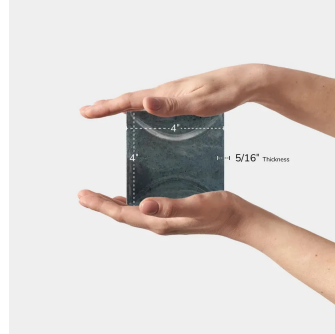

Modena Curve Blue 4x4 Ceramic Tile

[View Product](#)

SKU	ATMODDECBLU44	Material	Ceramic
Item size	3.94x3.94 inch	Thickness	5/16 inch
Tile Finish	Glossy	Mounting type	Loose
Coverage	0.108	Priced By	sf
Sold By	box	Pieces Per Box	50
Sq Ft Per Box	5.382	Weight	2.7
Tile Use	Indoor Walls, Shower Walls, Steam Room, Heat areas up to 150F, Commercial walls	Shade Variation	V4 (substantial)
Tile Edges	Pressed	Recommended thinset	Laticrete 254 Platinum
Recommended Grout 1	Laticrete Permacolor White	Country of Origin	Spain