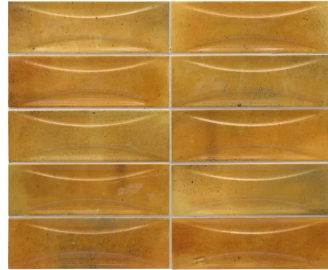

Modena Curve Caramel 2.5X8 Ceramic Subway Tile

[View Product](#)

SKU	ATMODDECCAR258	Material	Ceramic
Item size	2.58x7.9 inch	Thickness	5/16 inch
Tile Finish	Glossy	Mounting type	Loose
Coverage	0.142	Priced By	sf
Sold By	box	Pieces Per Box	38
Sq Ft Per Box	5.382	Weight	2.7
Tile Use	Indoor Walls, Shower Walls, Steam Room, Heat areas up to 150F, Commercial walls	Shade Variation	V4 (substantial)
Tile Edges	Pressed	Recommended thinset	Laticrete 254 Platinum
Recommended Grout 1	Laticrete Permacolor White	Country of Origin	Spain