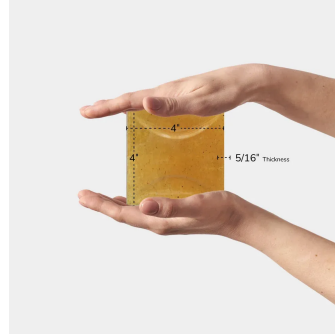

Modena Curve Caramel 4x4 Ceramic Tile

[View Product](#)

SKU	ATMODDECCAR44	Material	Ceramic
Item size	3.94x3.94 inch	Thickness	5/16 inch
Tile Finish	Glossy	Mounting type	Loose
Coverage	0.108	Priced By	sf
Sold By	box	Pieces Per Box	50
Sq Ft Per Box	5.382	Weight	2.7
Tile Use	Indoor Walls, Shower Walls, Steam Room, Heat areas up to 150F, Commercial walls	Shade Variation	V4 (substantial)
Tile Edges	Pressed	Recommended thinset	Laticrete 254 Platinum
Recommended Grout 1	Laticrete Permacolor White	Country of Origin	Spain