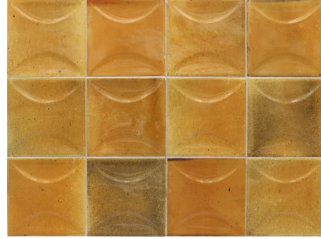

Modena Curve Caramel 4x4 Ceramic Tile

[View Product](#)

SKU	ATMODDECCAR44	Material	Ceramic
Item size	3.94x3.94 inch	Thickness	5/16 inch
Tile Finish	Glossy	Mounting type	Loose
Coverage	0.108	Priced By	sf
Sold By	box	Pieces Per Box	50
Sq Ft Per Box	5.382	Weight	2.7
Tile Use	Indoor Walls, Shower Walls, Steam Room, Heat areas up to 150F, Commercial walls	Shade Variation	V4 (substantial)
Tile Edges	Pressed	Recommended thinset	Laticrete 254 Platinum
Recommended Grout 1	Laticrete Permacolor White	Country of Origin	Spain