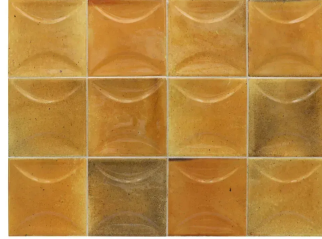

# Modena Curve Caramel 4x4 Ceramic Tile

[View Product](#)

SKU	ATMODDECCAR44	Material	Ceramic
Item size	3.94x3.94 inch	Thickness	5/16 inch
Tile Finish	Glossy	Mounting type	Loose
Coverage	0.108	Priced By	sf
Sold By	box	Pieces Per Box	50
Sq Ft Per Box	5.382	Weight	2.7
Tile Use	Indoor Walls, Shower Walls, Steam Room, Heat areas up to 150F, Commercial walls	Shade Variation	V4 (substantial)
Tile Edges	Pressed	Recommended thinset	Laticrete 254 Platinum
Recommended Grout 1	Laticrete Permacolor White	Country of Origin	Spain