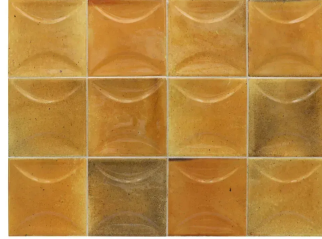

Modena Curve Caramel 4x4 Ceramic Tile

[View Product](#)

SKU	ATMODDECCAR44
Item size	3.94x3.94 inch
Tile Finish	Glossy
Coverage	0.108
Sold By	box
Sq Ft Per Box	5.382
Tile Use	Indoor Walls, Shower Walls, Steam Room, Heat areas up to 150F, Commercial walls
Tile Edges	Pressed
Recommended Grout 1	Laticrete Permacolor White

Material	Ceramic
Thickness	5/16 inch
Mounting type	Loose
Priced By	sf
Pieces Per Box	50
Weight	2.7
Shade Variation	V4 (substantial)
Recommended thinset	Laticrete 254 Platinum
Country of Origin	Spain