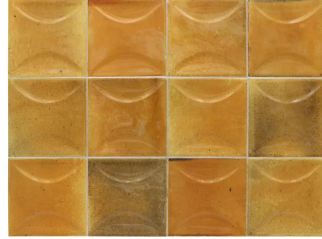

Modena Curve Caramel 4x4 Ceramic Tile

[View Product](#)

SKU	ATMODDECCAR44	Material	Ceramic
Item size	3.94x3.94 inch	Thickness	5/16 inch
Tile Finish	Glossy	Mounting type	Loose
Coverage	0.108	Priced By	sf
Sold By	box	Pieces Per Box	50
Sq Ft Per Box	5.382	Weight	2.7
Tile Use	Indoor Walls, Shower Walls, Steam Room, Heat areas up to 150F, Commercial walls	Shade Variation	V4 (substantial)
Tile Edges	Pressed	Recommended thinset	Laticrete 254 Platinum
Recommended Grout 1	Laticrete Permacolor White	Country of Origin	Spain