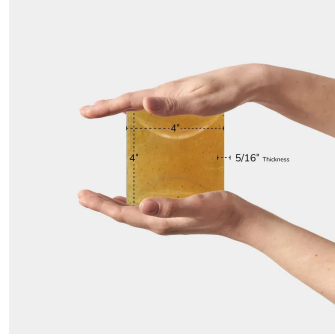

Modena Curve Caramel 4x4 Ceramic Tile

[View Product](#)

SKU	ATMODDECCAR44	Material	Ceramic
Item size	3.94x3.94 inch	Thickness	5/16 inch
Tile Finish	Glossy	Mounting type	Loose
Coverage	0.108	Priced By	sf
Sold By	box	Pieces Per Box	50
Sq Ft Per Box	5.382	Weight	2.7
Tile Use	Indoor Walls, Shower Walls, Steam Room, Heat areas up to 150F, Commercial walls	Shade Variation	V4 (substantial)
Tile Edges	Pressed	Recommended thinset	Laticrete 254 Platinum
Recommended Grout 1	Laticrete Permacolor White	Country of Origin	Spain