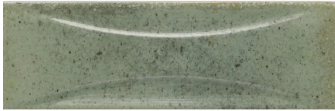

# Modena Curve Celadon 2.5X8 Ceramic Subway Tile

[View Product](#)

SKU	ATMODDECCEL258	Material	Ceramic
Item size	2.58x7.9 inch	Thickness	5/16 inch
Tile Finish	Glossy	Mounting type	Loose
Coverage	0.142	Priced By	sf
Sold By	box	Pieces Per Box	38
Sq Ft Per Box	5.382	Weight	2.7
Tile Use	Indoor Walls, Shower Walls, Steam Room, Heat areas up to 150F, Commercial walls	Shade Variation	V4 (substantial)
Tile Edges	Pressed	Recommended thinset	Laticrete 254 Platinum
Recommended Grout 1	Laticrete Permacolor White	Country of Origin	Spain