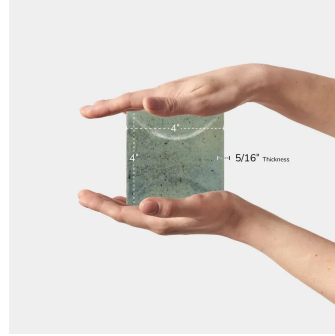

## Modena Curve Celadon 4x4 Ceramic Tile

[View Product](#)

SKU	ATMODDECCEL44	Material	Ceramic
Item size	3.94x3.94 inch	Thickness	5/16 inch
Tile Finish	Glossy	Mounting type	Loose
Coverage	0.108	Priced By	sf
Sold By	box	Pieces Per Box	50
Sq Ft Per Box	5.382	Weight	2.7
Tile Use	Indoor Walls, Shower Walls, Steam Room, Heat areas up to 150F, Commercial walls	Shade Variation	V4 (substantial)
Tile Edges	Pressed	Recommended thinset	Laticrete 254 Platinum
Recommended Grout 1	Laticrete Permacolor White	Country of Origin	Spain