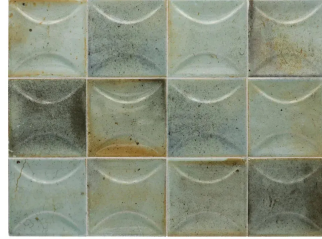

## Modena Curve Celadon 4x4 Ceramic Tile

[View Product](#)

SKU	ATMODDECCEL44	Material	Ceramic
Item size	3.94x3.94 inch	Thickness	5/16 inch
Tile Finish	Glossy	Mounting type	Loose
Coverage	0.108	Priced By	sf
Sold By	box	Pieces Per Box	50
Sq Ft Per Box	5.382	Weight	2.7
Tile Use	Indoor Walls, Shower Walls, Steam Room, Heat areas up to 150F, Commercial walls	Shade Variation	V4 (substantial)
Tile Edges	Pressed	Recommended thinset	Laticrete 254 Platinum
Recommended Grout 1	Laticrete Permacolor White	Country of Origin	Spain