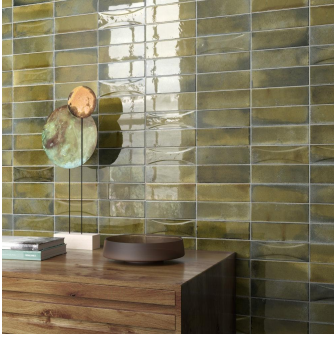

Modena Curve Olive 2.5X8 Ceramic Subway Tile

[View Product](#)

SKU	ATMODDECOLV258	Material	Ceramic
Item size	2.58x7.9 inch	Thickness	5/16 inch
Tile Finish	Glossy	Mounting type	Loose
Coverage	0.142	Priced By	sf
Sold By	box	Pieces Per Box	38
Sq Ft Per Box	5.382	Weight	2.7
Tile Use	Indoor Walls, Shower Walls, Steam Room, Heat areas up to 150F, Commercial walls	Shade Variation	V4 (substantial)
Tile Edges	Pressed	Recommended thinset	Laticrete 254 Platinum
Recommended Grout 1	Laticrete Permacolor White	Country of Origin	Spain