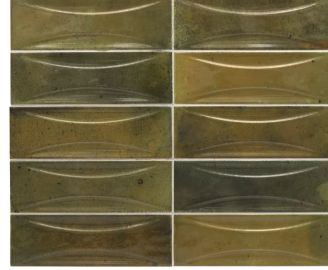

Modena Curve Olive 2.5X8 Ceramic Subway Tile

[View Product](#)

SKU	ATMODDECOLV258	Material	Ceramic
Item size	2.58x7.9 inch	Thickness	5/16 inch
Tile Finish	Glossy	Mounting type	Loose
Coverage	0.142	Priced By	sf
Sold By	box	Pieces Per Box	38
Sq Ft Per Box	5.382	Weight	2.7
Tile Use	Indoor Walls, Shower Walls, Steam Room, Heat areas up to 150F, Commercial walls	Shade Variation	V4 (substantial)
Tile Edges	Pressed	Recommended thinset	Laticrete 254 Platinum
Recommended Grout 1	Laticrete Permacolor White	Country of Origin	Spain