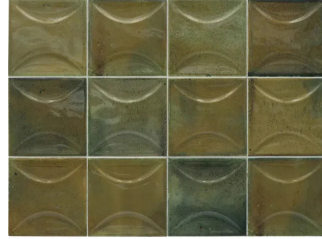

## Modena Curve Olive 4x4 Ceramic Tile

[View Product](#)

SKU	ATMODDECOLV44	Material	Ceramic
Item size	3.94x3.94 inch	Thickness	5/16 inch
Tile Finish	Glossy	Mounting type	Loose
Coverage	0.108	Priced By	sf
Sold By	box	Pieces Per Box	50
Sq Ft Per Box	5.382	Weight	2.7
Tile Use	Indoor Walls, Shower Walls, Steam Room, Heat areas up to 150F, Commercial walls	Shade Variation	V4 (substantial)
Tile Edges	Pressed	Recommended thinset	Laticrete 254 Platinum
Recommended Grout 1	Laticrete Permacolor White	Country of Origin	Spain