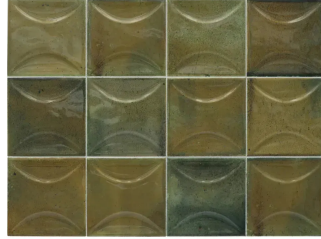

## Modena Curve Olive 4x4 Ceramic Tile

[View Product](#)

SKU	ATMODDECOLV44	Material	Ceramic
Item size	3.94x3.94 inch	Thickness	5/16 inch
Tile Finish	Glossy	Mounting type	Loose
Coverage	0.108	Priced By	sf
Sold By	box	Pieces Per Box	50
Sq Ft Per Box	5.382	Weight	2.7
Tile Use	Indoor Walls, Shower Walls, Steam Room, Heat areas up to 150F, Commercial walls	Shade Variation	V4 (substantial)
Tile Edges	Pressed	Recommended thinset	Laticrete 254 Platinum
Recommended Grout 1	Laticrete Permacolor White	Country of Origin	Spain