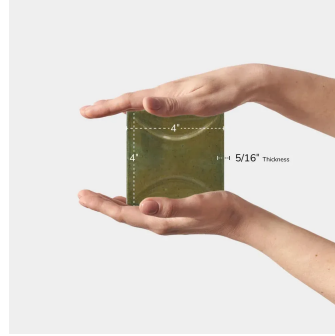

## Modena Curve Olive 4x4 Ceramic Tile

[View Product](#)

SKU	ATMODDECOLV44	Material	Ceramic
Item size	3.94x3.94 inch	Thickness	5/16 inch
Tile Finish	Glossy	Mounting type	Loose
Coverage	0.108	Priced By	sf
Sold By	box	Pieces Per Box	50
Sq Ft Per Box	5.382	Weight	2.7
Tile Use	Indoor Walls, Shower Walls, Steam Room, Heat areas up to 150F, Commercial walls	Shade Variation	V4 (substantial)
Tile Edges	Pressed	Recommended thinset	Laticrete 254 Platinum
Recommended Grout 1	Laticrete Permacolor White	Country of Origin	Spain