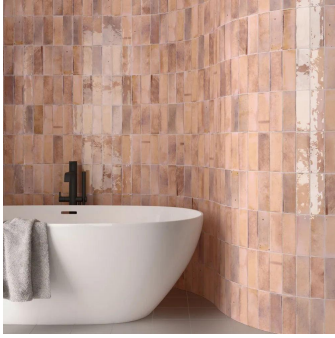

Modena Curve Pink 2.5X8 Ceramic Subway Tile

[View Product](#)

SKU	ATMODDECPNK258	Material	Ceramic
Item size	2.58x7.9 inch	Thickness	5/16 inch
Tile Finish	Glossy	Mounting type	Loose
Coverage	0.142	Priced By	sf
Sold By	box	Pieces Per Box	38
Sq Ft Per Box	5.382	Weight	2.7
Tile Use	Indoor Walls, Shower Walls, Steam Room, Heat areas up to 150F, Commercial walls	Shade Variation	V4 (substantial)
Tile Edges	Pressed	Recommended thinset	Laticrete 254 Platinum
Recommended Grout 1	Laticrete Permacolor White	Country of Origin	Spain