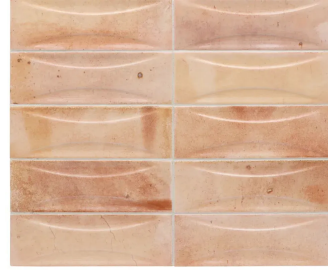

Modena Curve Pink 2.5X8 Ceramic Subway Tile

[View Product](#)

SKU	ATMODDECPNK258	Material	Ceramic
Item size	2.58x7.9 inch	Thickness	5/16 inch
Tile Finish	Glossy	Mounting type	Loose
Coverage	0.142	Priced By	sf
Sold By	box	Pieces Per Box	38
Sq Ft Per Box	5.382	Weight	2.7
Tile Use	Indoor Walls, Shower Walls, Steam Room, Heat areas up to 150F, Commercial walls	Shade Variation	V4 (substantial)
Tile Edges	Pressed	Recommended thinset	Laticrete 254 Platinum
Recommended Grout 1	Laticrete Permacolor White	Country of Origin	Spain