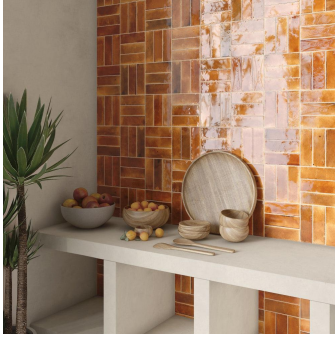

Modena Curve Red 2.5X8 Ceramic Subway Tile

[View Product](#)

SKU	ATMODDECRED258
Item size	2.58x7.9 inch
Tile Finish	Glossy
Coverage	0.142
Sold By	box
Sq Ft Per Box	5.382
Tile Use	Indoor Walls, Shower Walls, Steam Room, Heat areas up to 150F, Commercial walls
Tile Edges	Pressed
Recommended Grout 1	Laticrete Permacolor White

Material	Ceramic
Thickness	5/16 inch
Mounting type	Loose
Priced By	sf
Pieces Per Box	38
Weight	2.7
Shade Variation	V4 (substantial)
Recommended thinset	Laticrete 254 Platinum
Country of Origin	Spain