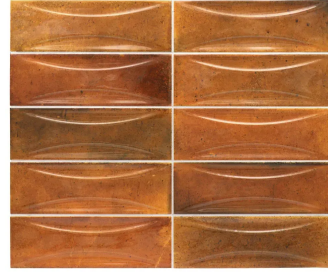

Modena Curve Red 2.5X8 Ceramic Subway Tile

[View Product](#)

SKU	ATMODDECRED258
Item size	2.58x7.9 inch
Tile Finish	Glossy
Coverage	0.142
Sold By	box
Sq Ft Per Box	5.382
Tile Use	Indoor Walls, Shower Walls, Steam Room, Heat areas up to 150F, Commercial walls
Tile Edges	Pressed
Recommended Grout 1	Laticrete Permacolor White

Material	Ceramic
Thickness	5/16 inch
Mounting type	Loose
Priced By	sf
Pieces Per Box	38
Weight	2.7
Shade Variation	V4 (substantial)
Recommended thinset	Laticrete 254 Platinum
Country of Origin	Spain