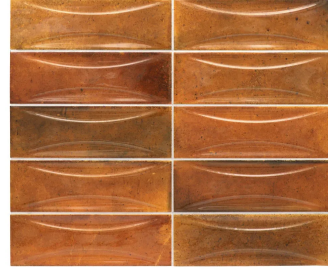

Modena Curve Red 2.5X8 Ceramic Subway Tile

[View Product](#)

SKU	ATMODDECRED258
Item size	2.58x7.9 inch
Tile Finish	Glossy
Coverage	0.142
Sold By	box
Sq Ft Per Box	5.382
Tile Use	Indoor Walls, Shower Walls, Steam Room, Heat areas up to 150F, Commercial walls
Tile Edges	Pressed
Recommended Grout 1	Laticrete Permacolor White

Material	Ceramic
Thickness	5/16 inch
Mounting type	Loose
Priced By	sf
Pieces Per Box	38
Weight	2.7
Shade Variation	V4 (substantial)
Recommended thinset	Laticrete 254 Platinum
Country of Origin	Spain