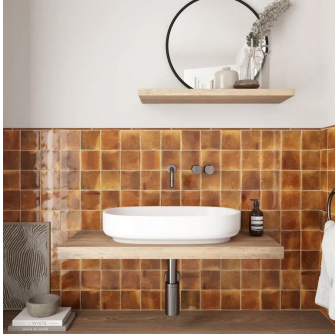

Modena Curve Red 4x4 Ceramic Tile

[View Product](#)

SKU	ATMODDECRED44	Material	Ceramic
Item size	3.94x3.94 inch	Thickness	5/16 inch
Tile Finish	Glossy	Mounting type	Loose
Coverage	0.108	Priced By	sf
Sold By	box	Pieces Per Box	50
Sq Ft Per Box	5.382	Weight	2.7
Tile Use	Indoor Walls, Shower Walls, Steam Room, Heat areas up to 150F, Commercial walls	Shade Variation	V4 (substantial)
Tile Edges	Pressed	Recommended thinset	Laticrete 254 Platinum
Recommended Grout 1	Laticrete Permacolor White	Country of Origin	Spain