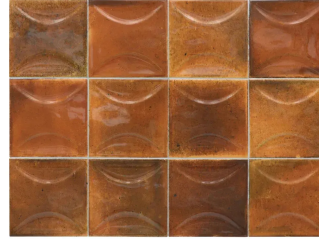

Modena Curve Red 4x4 Ceramic Tile

[View Product](#)

SKU	ATMODDECRED44	Material	Ceramic
Item size	3.94x3.94 inch	Thickness	5/16 inch
Tile Finish	Glossy	Mounting type	Loose
Coverage	0.108	Priced By	sf
Sold By	box	Pieces Per Box	50
Sq Ft Per Box	5.382	Weight	2.7
Tile Use	Indoor Walls, Shower Walls, Steam Room, Heat areas up to 150F, Commercial walls	Shade Variation	V4 (substantial)
Tile Edges	Pressed	Recommended thinset	Laticrete 254 Platinum
Recommended Grout 1	Laticrete Permacolor White	Country of Origin	Spain