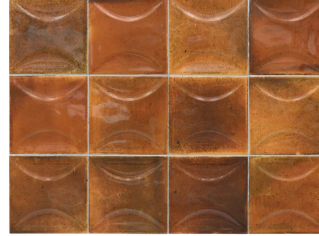

## Modena Curve Red 4x4 Ceramic Tile

[View Product](#)

SKU	ATMODDECRED44	Material	Ceramic
Item size	3.94x3.94 inch	Thickness	5/16 inch
Tile Finish	Glossy	Mounting type	Loose
Coverage	0.108	Priced By	sf
Sold By	box	Pieces Per Box	50
Sq Ft Per Box	5.382	Weight	2.7
Tile Use	Indoor Walls, Shower Walls, Steam Room, Heat areas up to 150F, Commercial walls	Shade Variation	V4 (substantial)
Tile Edges	Pressed	Recommended thinset	Laticrete 254 Platinum
Recommended Grout 1	Laticrete Permacolor White	Country of Origin	Spain