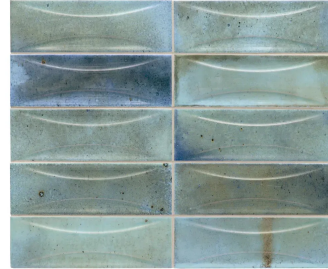

Modena Curve Sky 2.5X8 Ceramic Subway Tile

[View Product](#)

SKU	ATMODDECSKY258	Material	Ceramic
Item size	2.58x7.9 inch	Thickness	5/16 inch
Tile Finish	Glossy	Mounting type	Loose
Coverage	0.142	Priced By	sf
Sold By	box	Pieces Per Box	38
Sq Ft Per Box	5.382	Weight	2.7
Tile Use	Indoor Walls, Shower Walls, Steam Room, Heat areas up to 150F, Commercial walls	Shade Variation	V4 (substantial)
Tile Edges	Pressed	Recommended thinset	Laticrete 254 Platinum
Recommended Grout 1	Laticrete Permacolor White	Country of Origin	Spain