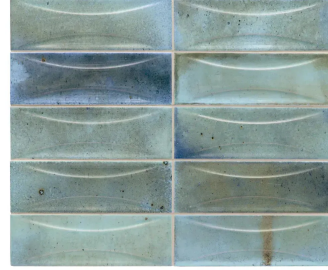

Modena Curve Sky 2.5X8 Ceramic Subway Tile

[View Product](#)

SKU	ATMODDECSKY258	Material	Ceramic
Item size	2.58x7.9 inch	Thickness	5/16 inch
Tile Finish	Glossy	Mounting type	Loose
Coverage	0.142	Priced By	sf
Sold By	box	Pieces Per Box	38
Sq Ft Per Box	5.382	Weight	2.7
Tile Use	Indoor Walls, Shower Walls, Steam Room, Heat areas up to 150F, Commercial walls	Shade Variation	V4 (substantial)
Tile Edges	Pressed	Recommended thinset	Laticrete 254 Platinum
Recommended Grout 1	Laticrete Permacolor White	Country of Origin	Spain