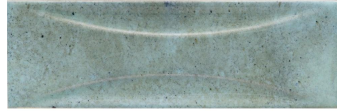

Modena Curve Sky 2.5X8 Ceramic Subway Tile

[View Product](#)

SKU	ATMODDECSKY258	Material	Ceramic
Item size	2.58x7.9 inch	Thickness	5/16 inch
Tile Finish	Glossy	Mounting type	Loose
Coverage	0.142	Priced By	sf
Sold By	box	Pieces Per Box	38
Sq Ft Per Box	5.382	Weight	2.7
Tile Use	Indoor Walls, Shower Walls, Steam Room, Heat areas up to 150F, Commercial walls	Shade Variation	V4 (substantial)
Tile Edges	Pressed	Recommended thinset	Laticrete 254 Platinum
Recommended Grout 1	Laticrete Permacolor White	Country of Origin	Spain