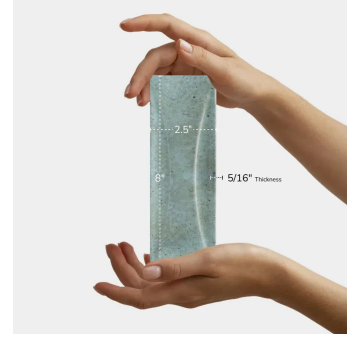

Modena Curve Sky 2.5X8 Ceramic Subway Tile

[View Product](#)

SKU	ATMODDECSKY258	Material	Ceramic
Item size	2.58x7.9 inch	Thickness	5/16 inch
Tile Finish	Glossy	Mounting type	Loose
Coverage	0.142	Priced By	sf
Sold By	box	Pieces Per Box	38
Sq Ft Per Box	5.382	Weight	2.7
Tile Use	Indoor Walls, Shower Walls, Steam Room, Heat areas up to 150F, Commercial walls	Shade Variation	V4 (substantial)
Tile Edges	Pressed	Recommended thinset	Laticrete 254 Platinum
Recommended Grout 1	Laticrete Permacolor White	Country of Origin	Spain