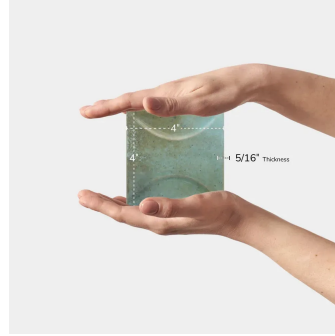

Modena Curve Sky 4x4 Ceramic Tile

[View Product](#)

SKU	ATMODDECSKY44	Material	Ceramic
Item size	3.94x3.94 inch	Thickness	5/16 inch
Tile Finish	Glossy	Mounting type	Loose
Coverage	0.108	Priced By	sf
Sold By	box	Pieces Per Box	50
Sq Ft Per Box	5.382	Weight	2.7
Tile Use	Indoor Walls, Shower Walls, Steam Room, Heat areas up to 150F, Commercial walls	Shade Variation	V4 (substantial)
Tile Edges	Pressed	Recommended thinset	Laticrete 254 Platinum
Recommended Grout 1	Laticrete Permacolor White	Country of Origin	Spain