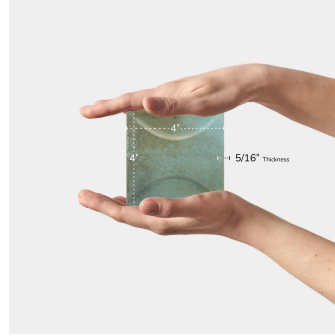

## Modena Curve Sky 4x4 Ceramic Tile

[View Product](#)

SKU	ATMODDECSKY44	Material	Ceramic
Item size	3.94x3.94 inch	Thickness	5/16 inch
Tile Finish	Glossy	Mounting type	Loose
Coverage	0.108	Priced By	sf
Sold By	box	Pieces Per Box	50
Sq Ft Per Box	5.382	Weight	2.7
Tile Use	Indoor Walls, Shower Walls, Steam Room, Heat areas up to 150F, Commercial walls	Shade Variation	V4 (substantial)
Tile Edges	Pressed	Recommended thinset	Laticrete 254 Platinum
Recommended Grout 1	Laticrete Permacolor White	Country of Origin	Spain