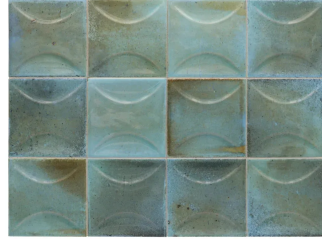

## Modena Curve Sky 4x4 Ceramic Tile

[View Product](#)

SKU	ATMODDECSKY44	Material	Ceramic
Item size	3.94x3.94 inch	Thickness	5/16 inch
Tile Finish	Glossy	Mounting type	Loose
Coverage	0.108	Priced By	sf
Sold By	box	Pieces Per Box	50
Sq Ft Per Box	5.382	Weight	2.7
Tile Use	Indoor Walls, Shower Walls, Steam Room, Heat areas up to 150F, Commercial walls	Shade Variation	V4 (substantial)
Tile Edges	Pressed	Recommended thinset	Laticrete 254 Platinum
Recommended Grout 1	Laticrete Permacolor White	Country of Origin	Spain