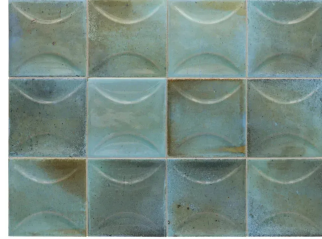

Modena Curve Sky 4x4 Ceramic Tile

[View Product](#)

SKU	ATMODDECSKY44	Material	Ceramic
Item size	3.94x3.94 inch	Thickness	5/16 inch
Tile Finish	Glossy	Mounting type	Loose
Coverage	0.108	Priced By	sf
Sold By	box	Pieces Per Box	50
Sq Ft Per Box	5.382	Weight	2.7
Tile Use	Indoor Walls, Shower Walls, Steam Room, Heat areas up to 150F, Commercial walls	Shade Variation	V4 (substantial)
Tile Edges	Pressed	Recommended thinset	Laticrete 254 Platinum
Recommended Grout 1	Laticrete Permacolor White	Country of Origin	Spain