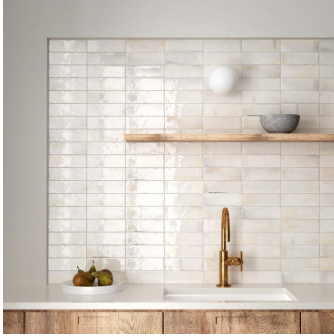

# Modena Curve White 2.5X8 Ceramic Subway Tile

[View Product](#)

SKU	ATMODDECWHT258	Material	Ceramic
Item size	2.58x7.9 inch	Thickness	5/16 inch
Tile Finish	Glossy	Mounting type	Loose
Coverage	0.142	Priced By	sf
Sold By	box	Pieces Per Box	38
Sq Ft Per Box	5.382	Weight	2.7
Tile Use	Indoor Walls, Shower Walls, Steam Room, Heat areas up to 150F, Commercial walls	Shade Variation	V4 (substantial)
Tile Edges	Pressed	Recommended thinset	Laticrete 254 Platinum
Recommended Grout 1	Laticrete Permacolor White	Country of Origin	Spain