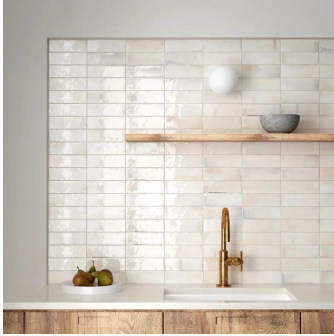

Modena Curve White 2.5X8 Ceramic Subway Tile

[View Product](#)

SKU	ATMODDECWHT258	Material	Ceramic
Item size	2.58x7.9 inch	Thickness	5/16 inch
Tile Finish	Glossy	Mounting type	Loose
Coverage	0.142	Priced By	sf
Sold By	box	Pieces Per Box	38
Sq Ft Per Box	5.382	Weight	2.7
Tile Use	Indoor Walls, Shower Walls, Steam Room, Heat areas up to 150F, Commercial walls	Shade Variation	V4 (substantial)
Tile Edges	Pressed	Recommended thinset	Laticrete 254 Platinum
Recommended Grout 1	Laticrete Permacolor White	Country of Origin	Spain