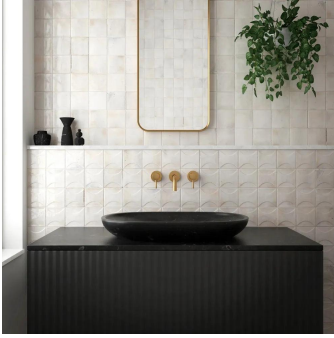

## Modena Curve White 4x4 Ceramic Tile

[View Product](#)

SKU	ATMODDECWHT44
Item size	3.94x3.94 inch
Tile Finish	Glossy
Coverage	0.108
Sold By	box
Sq Ft Per Box	5.382
Tile Use	Indoor Walls, Shower Walls, Steam Room, Heat areas up to 150F, Commercial walls
Tile Edges	Pressed
Recommended Grout 1	Laticrete Permacolor White

Material	Ceramic
Thickness	5/16 inch
Mounting type	Loose
Priced By	sf
Pieces Per Box	50
Weight	2.7
Shade Variation	V4 (substantial)
Recommended thinset	Laticrete 254 Platinum
Country of Origin	Spain