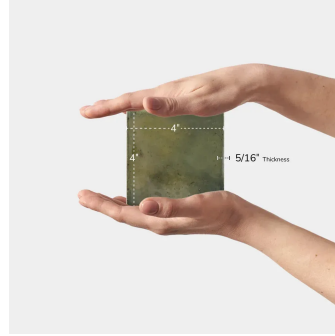

## Modena Olive 4x4 Ceramic Tile

[View Product](#)

SKU	ATMODOLV44
Item size	3.94x3.94 inch
Tile Finish	Glossy
Coverage	0.108
Sold By	box
Sq Ft Per Box	5.382
Tile Use	Indoor Walls, Light traffic floors, Shower Walls, Steam Room, Heat areas up to 150F, Commercial walls
Tile Edges	Pressed
Recommended Grout 1	Laticrete Permacolor White

Material	Ceramic
Thickness	5/16 inch
Mounting type	Loose
Priced By	sf
Pieces Per Box	50
Weight	2.9
Shade Variation	V4 (substantial)
Recommended thinset	Laticrete 254 Platinum
Country of Origin	Spain