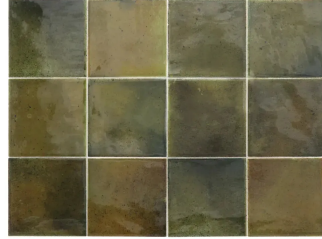

## Modena Olive 4x4 Ceramic Tile

[View Product](#)

SKU	ATMODOLV44
Item size	3.94x3.94 inch
Tile Finish	Glossy
Coverage	0.108
Sold By	box
Sq Ft Per Box	5.382
Tile Use	Indoor Walls, Light traffic floors, Shower Walls, Steam Room, Heat areas up to 150F, Commercial walls
Tile Edges	Pressed
Recommended Grout 1	Laticrete Permacolor White

Material	Ceramic
Thickness	5/16 inch
Mounting type	Loose
Priced By	sf
Pieces Per Box	50
Weight	2.9
Shade Variation	V4 (substantial)
Recommended thinset	Laticrete 254 Platinum
Country of Origin	Spain