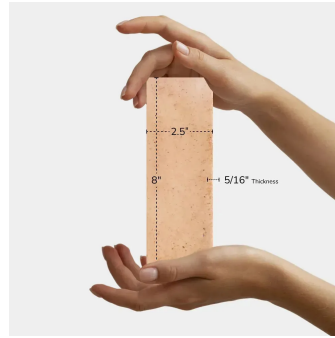

# Modena Pink 2.5X8 Ceramic Subway Tile

[View Product](#)

SKU	ATMODPNK258
Item size	2.58x7.9 inch
Tile Finish	Glossy
Coverage	0.142
Sold By	box
Sq Ft Per Box	5.382
Tile Use	Indoor Walls, Light traffic floors, Shower Walls, Steam Room, Heat areas up to 150F, Commercial walls
Tile Edges	Pressed
Recommended Grout 1	Laticrete Permacolor White

Material	Ceramic
Thickness	5/16 inch
Mounting type	Loose
Priced By	sf
Pieces Per Box	38
Weight	2.9
Shade Variation	V4 (substantial)
Recommended thinset	Laticrete 254 Platinum
Country of Origin	Spain