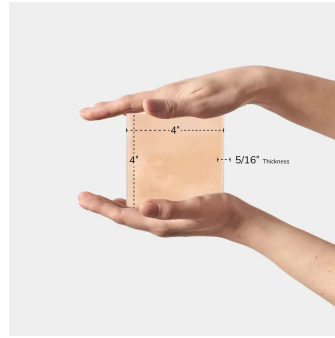

Modena Pink 4x4 Ceramic Tile

[View Product](#)

SKU	ATMODPNK44
Item size	3.94x3.94 inch
Tile Finish	Glossy
Coverage	0.108
Sold By	box
Sq Ft Per Box	5.382
Tile Use	Indoor Walls, Light traffic floors, Shower Walls, Steam Room, Heat areas up to 150F, Commercial walls
Tile Edges	Pressed
Recommended Grout 1	Laticrete Permacolor White

Material	Ceramic
Thickness	5/16 inch
Mounting type	Loose
Priced By	sf
Pieces Per Box	50
Weight	2.9
Shade Variation	V4 (substantial)
Recommended thinset	Laticrete 254 Platinum
Country of Origin	Spain