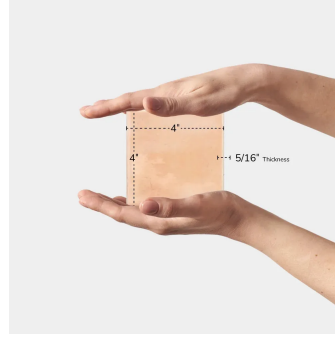

Modena Pink 4x4 Ceramic Tile

[View Product](#)

| | | | |
|---------------------|---|---------------------|------------------------|
| SKU | ATMODPNK44 | Material | Ceramic |
| Item size | 3.94x3.94 inch | Thickness | 5/16 inch |
| Tile Finish | Glossy | Mounting type | Loose |
| Coverage | 0.108 | Priced By | sf |
| Sold By | box | Pieces Per Box | 50 |
| Sq Ft Per Box | 5.382 | Weight | 2.9 |
| Tile Use | Indoor Walls, Light traffic floors, Shower Walls, Steam Room, Heat areas up to 150F, Commercial walls | Shade Variation | V4 (substantial) |
| Tile Edges | Pressed | Recommended thinset | Laticrete 254 Platinum |
| Recommended Grout 1 | Laticrete Permacolor White | Country of Origin | Spain |