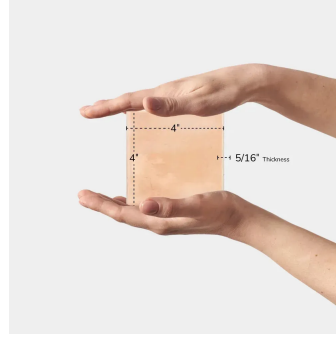

Modena Pink 4x4 Ceramic Tile

[View Product](#)

SKU	ATMODPNK44	Material	Ceramic
Item size	3.94x3.94 inch	Thickness	5/16 inch
Tile Finish	Glossy	Mounting type	Loose
Coverage	0.108	Priced By	sf
Sold By	box	Pieces Per Box	50
Sq Ft Per Box	5.382	Weight	2.9
Tile Use	Indoor Walls, Light traffic floors, Shower Walls, Steam Room, Heat areas up to 150F, Commercial walls	Shade Variation	V4 (substantial)
Tile Edges	Pressed	Recommended thinset	Laticrete 254 Platinum
Recommended Grout 1	Laticrete Permacolor White	Country of Origin	Spain