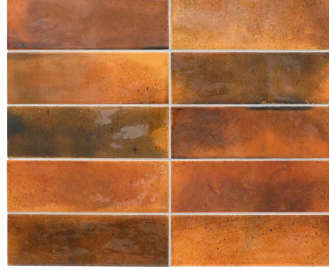

Modena Red 2.5X8 Ceramic Subway Tile

[View Product](#)

SKU	ATMODRED258	Material	Ceramic
Item size	2.58x7.9 inch	Thickness	5/16 inch
Tile Finish	Glossy	Mounting type	Loose
Coverage	0.142	Priced By	sf
Sold By	box	Pieces Per Box	38
Sq Ft Per Box	5.382	Weight	2.9
Tile Use	Indoor Walls, Light traffic floors, Shower Walls, Steam Room, Heat areas up to 150F, Commercial walls	Shade Variation	V4 (substantial)
Tile Edges	Pressed	Recommended thinset	Laticrete 254 Platinum
Recommended Grout 1	Laticrete Permacolor White	Country of Origin	Spain