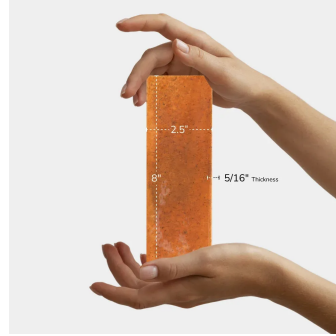

Modena Red 2.5X8 Ceramic Subway Tile

[View Product](#)

SKU	ATMODRED258	Material	Ceramic
Item size	2.58x7.9 inch	Thickness	5/16 inch
Tile Finish	Glossy	Mounting type	Loose
Coverage	0.142	Priced By	sf
Sold By	box	Pieces Per Box	38
Sq Ft Per Box	5.382	Weight	2.9
Tile Use	Indoor Walls, Light traffic floors, Shower Walls, Steam Room, Heat areas up to 150F, Commercial walls	Shade Variation	V4 (substantial)
Tile Edges	Pressed	Recommended thinset	Laticrete 254 Platinum
Recommended Grout 1	Laticrete Permacolor White	Country of Origin	Spain