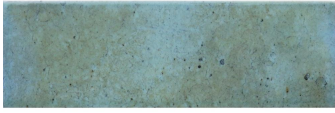

Modena Sky 2.5X8 Ceramic Subway Tile

[View Product](#)

SKU	ATMODSKY258
Item size	2.58x7.9 inch
Tile Finish	Glossy
Coverage	0.142
Sold By	box
Sq Ft Per Box	5.382
Tile Use	Indoor Walls, Light traffic floors, Shower Walls, Steam Room, Heat areas up to 150F, Commercial walls
Tile Edges	Pressed
Recommended Grout 1	Laticrete Permacolor White

Material	Ceramic
Thickness	5/16 inch
Mounting type	Loose
Priced By	sf
Pieces Per Box	38
Weight	2.9
Shade Variation	V4 (substantial)
Recommended thinset	Laticrete 254 Platinum
Country of Origin	Spain