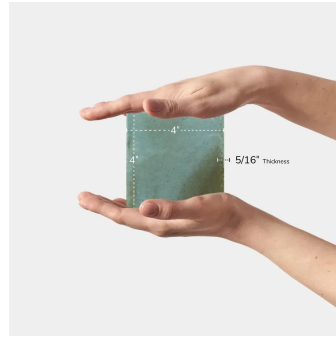

Modena Sky 4x4 Ceramic Tile

[View Product](#)

SKU	ATMODSKY44	Material	Ceramic
Item size	3.94x3.94 inch	Thickness	5/16 inch
Tile Finish	Glossy	Mounting type	Loose
Coverage	0.108	Priced By	sf
Sold By	box	Pieces Per Box	50
Sq Ft Per Box	5.382	Weight	2.9
Tile Use	Indoor Walls, Light traffic floors, Shower Walls, Steam Room, Heat areas up to 150F, Commercial walls	Shade Variation	V4 (substantial)
Tile Edges	Pressed	Recommended thinset	Laticrete 254 Platinum
Recommended Grout 1	Laticrete Permacolor White	Country of Origin	Spain