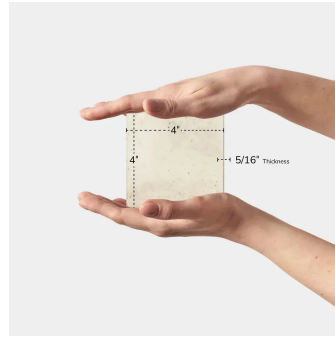

Modena White 4x4 Ceramic Tile

[View Product](#)

| | | | |
|---------------------|---|---------------------|------------------------|
| SKU | ATMODWHT44 | Material | Ceramic |
| Item size | 3.94x3.94 inch | Thickness | 5/16 inch |
| Tile Finish | Glossy | Mounting type | Loose |
| Coverage | 0.108 | Priced By | sf |
| Sold By | box | Pieces Per Box | 50 |
| Sq Ft Per Box | 5.382 | Weight | 2.9 |
| Tile Use | Indoor Walls, Light traffic floors, Shower Walls, Steam Room, Heat areas up to 150F, Commercial walls | Shade Variation | V4 (substantial) |
| Tile Edges | Pressed | Recommended thinset | Laticrete 254 Platinum |
| Recommended Grout 1 | Laticrete Permacolor White | Country of Origin | Spain |